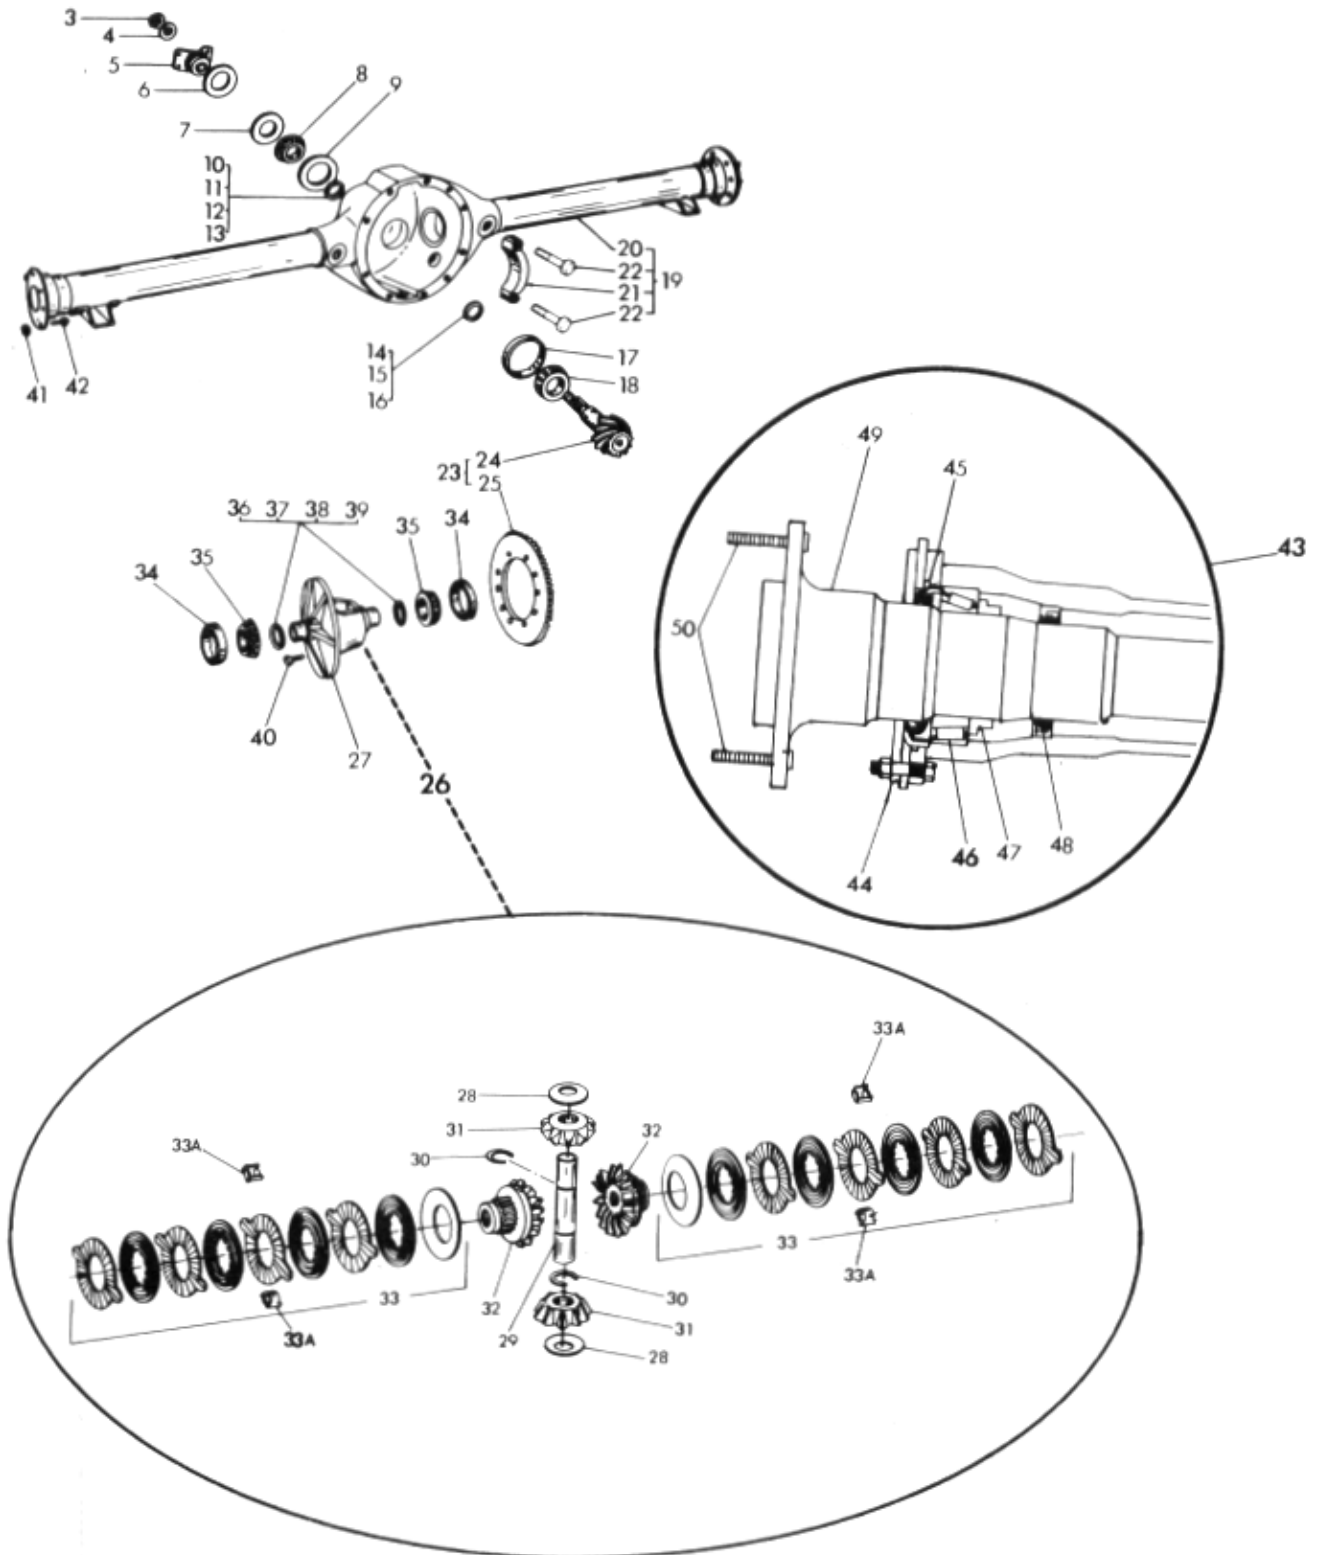

GROUP 4 - AXLE - REAR 4-6

A	A	A	A
11	11	12	12
E	E		E

Figure 4-2 Axle Assembly .Rear Track-Lok

Checker Motors Corp.

GROUP 4 - AXLE - REAR 4-7

	Part Number	Description	Qty
Figure 4-2			
AXLE ASSEMBLY - REAR TRACK-LOK			
1	705824	Axle Asm. - Rear - 3.07:1 Trac-Lok (6 Cylinder)	1
2	705931	Axle Asm. - Rear - 2.72:1 Trac-Lok (8 Cylinder)	1
3	64512	Nut - Drive Pinion	1
4	64513	Washer - Pinion Nut	1
5	010700	End Yoke Asm	1
6	010701	Seal - Pinion	1
7	64515	Slinger - Oil	1
	010770	Kit - Outer Pinion Bearing	1
8	63538	Cone - Outer Pinion Bearing	1
9	63539	Cup - Outer Pinion Bearing	1
	010838	Kit - Pinion Bearing Shims	1
10	63540	Shim - Outer Pinion Bearing Adjusting - .003	2
11	63541	Shim - Outer Pinion Bearing Adjusting - .005	2
12	63542	Shim - Outer Pinion Bearing Adjusting - .010	2
13	63543	Shim - Outer Pinion Bearing Adjusting - .030	2
14	63545	Shim - Inner Pinion Bearing Adjusting - .003	2
15	63546	Shim - Inner Pinion Bearing Adjusting - .005	2
16	63547	Shim - Inner Pinion Bearing Adjusting - .010	2
	64513	Washer - Pinion Nut	1
	63587	Gasket - R/Axl. Housing Cover	1
	64512	Nut - Drive Pinion	1
	010769	Kit - Inner Pinion Bearing	1
17	63549	Cup - Inner Pinion Bearing	1
18	64516	Cone - Inner Pinion Bearing	1
19	010828	Housing Asm. - Rear Axle	1
20	NSS	Housing	1
21	NSS	Cap - Bearing	2
22	64502	Screw - Bearing Cap	4
	010771	Kit - Ring Gear & Pinion Asm. With 3.07 Axle	1
	010843	Kit - Ring Gear & Pinion Asm. With 2.72 Axle	1
23	010830	Ring Gear & Pinion Asm. (3.07)	1
	010844	Ring Gear & Pinion Asm. (2.72)	1
24	NSS	Pinion Gear	1
25	NSS	Ring Gear	1
	64509	Screw - Ring Gear Mt	10
	010768	Kit - Duff. & Pinion Shim (Consists of 010773 & 010838 Kits)	1
	010769	Kit - Inner Pinion Bearing	1
	010770	Kit - Outer Pinion Bearing	1
	010701	Seal - Pinion	1
	64515	Slinger - Oil	1