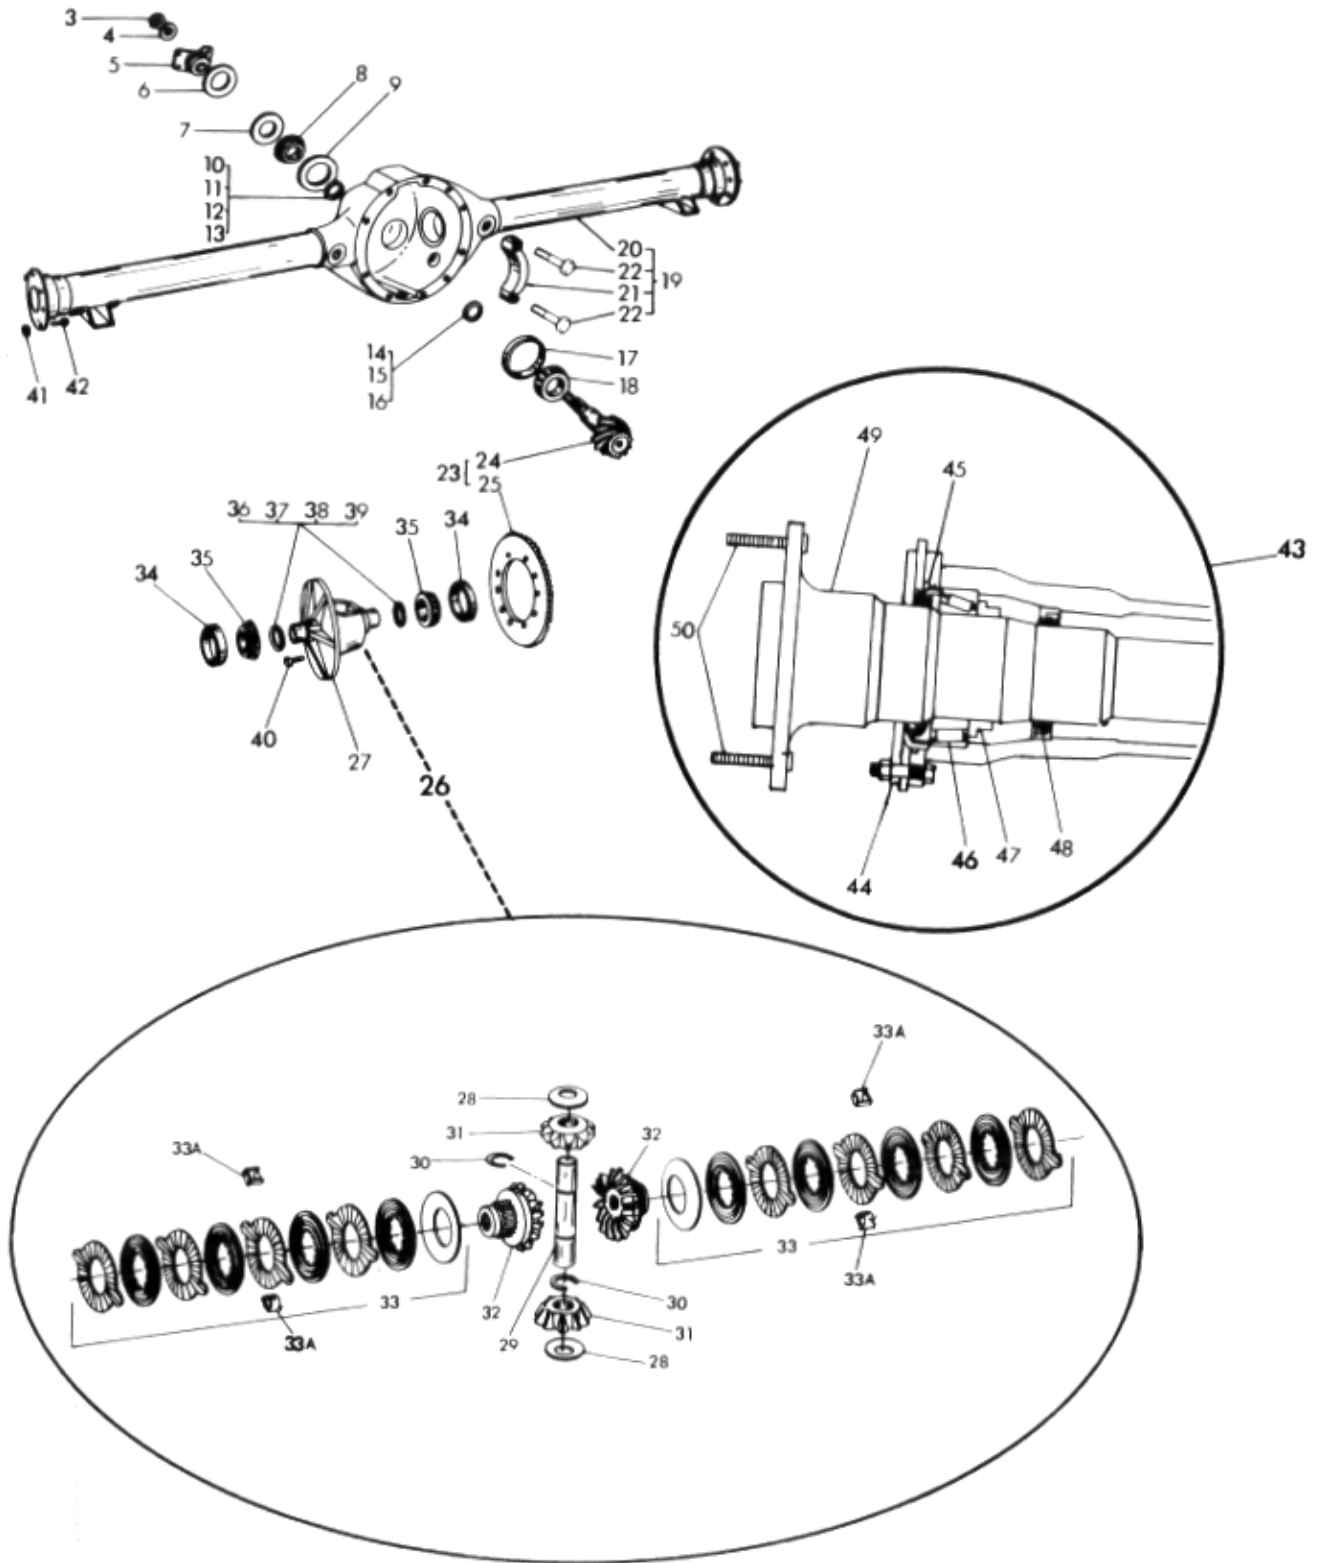

GROUP 4 - AXLE - REAR 4-8

A	A	A	A
11	11	12	12
E	E		E

Figure 4-2 Axle Assembly .Rear Track-Lok

Checker Motors Corp.

GROUP 4 - AXLE - REAR 4-9

Item	Part Number	Description	Qty
Figure 4-2			
AXLE ASSEMBLY REAR TRACK-LOK (Cont'd)			
	010775	Kit - Differential Case Asm	1
26	010735	Case Asm. - Differential	1
27	NSS	Case - Differential	1
	010779	Kit - Differential Parts	1
28	63512	Thrust Washer - Diff. Pinion	2
29	010748	Shaft	1
30	010749	Ring - Snap	2
31	010835	Gear - Pinion	2
32	010836	Gear - Differential	2
33	010837	Kit Differential Disc & Plate	2
33A	010750	Clip - Differential	4
34	010774	Kit - Differential Bearing	1
	63517	Cup - Differential Bearing	2
35	04836	Cone - Differential Bearing	2
	010773	Kit - Duff. Brg. Adj. Shims	1
36	63519	Shim - Diff. Brg. Adj. .003	2
37	63520	Shim - Duff. Brg. Adj. .005	2
38	63521	Shim - Diff. Brg. Adj. .010	2
39	63522	Shim - Diff. Brg. Adj. .030	2
	63587	Gasket - Rear Axle Hsg. Cover	1
40	64509	Bolt - Ring Gear Mt	10
41	626868	Nut - Brake Asm. & Bearing Retainer Mounting	8
	120382	Lockwasher (3/8 Med. Spring)	8
42	626867	Bolt - Brake Asm. & Bearing Retaining Mounting	8
43	010780	Shaft Asm. - Rear Axle	2
44	010740	Retainer - Rear Axle Bearing*	2
45	010727	Seal - Outer Oil*	2
46	010722	Bearing Asm. - Rear Axle*	2
47	03743	Ring - Bearing Retainer*	2
48	010724	Seal - Inner Oil*	2
49	010739	Shaft - Rear Axle	2
50	010729	Bolt - Wheel Attaching	10
	010781	Kit - Rear Axle Bearing & Seal (Consists of Above Marked *)	1
51	010782	Kit - Rear Axle Housing Cover	1
52	63587	Gasket - Rear Axle Housing Cover	1
53	63588	Cover - Rear Axle Housing	1
54	103869	Plug - Rear Axle Filler	1
55	010726	Bolt - Rear Axle Housing Cover Attaching	10