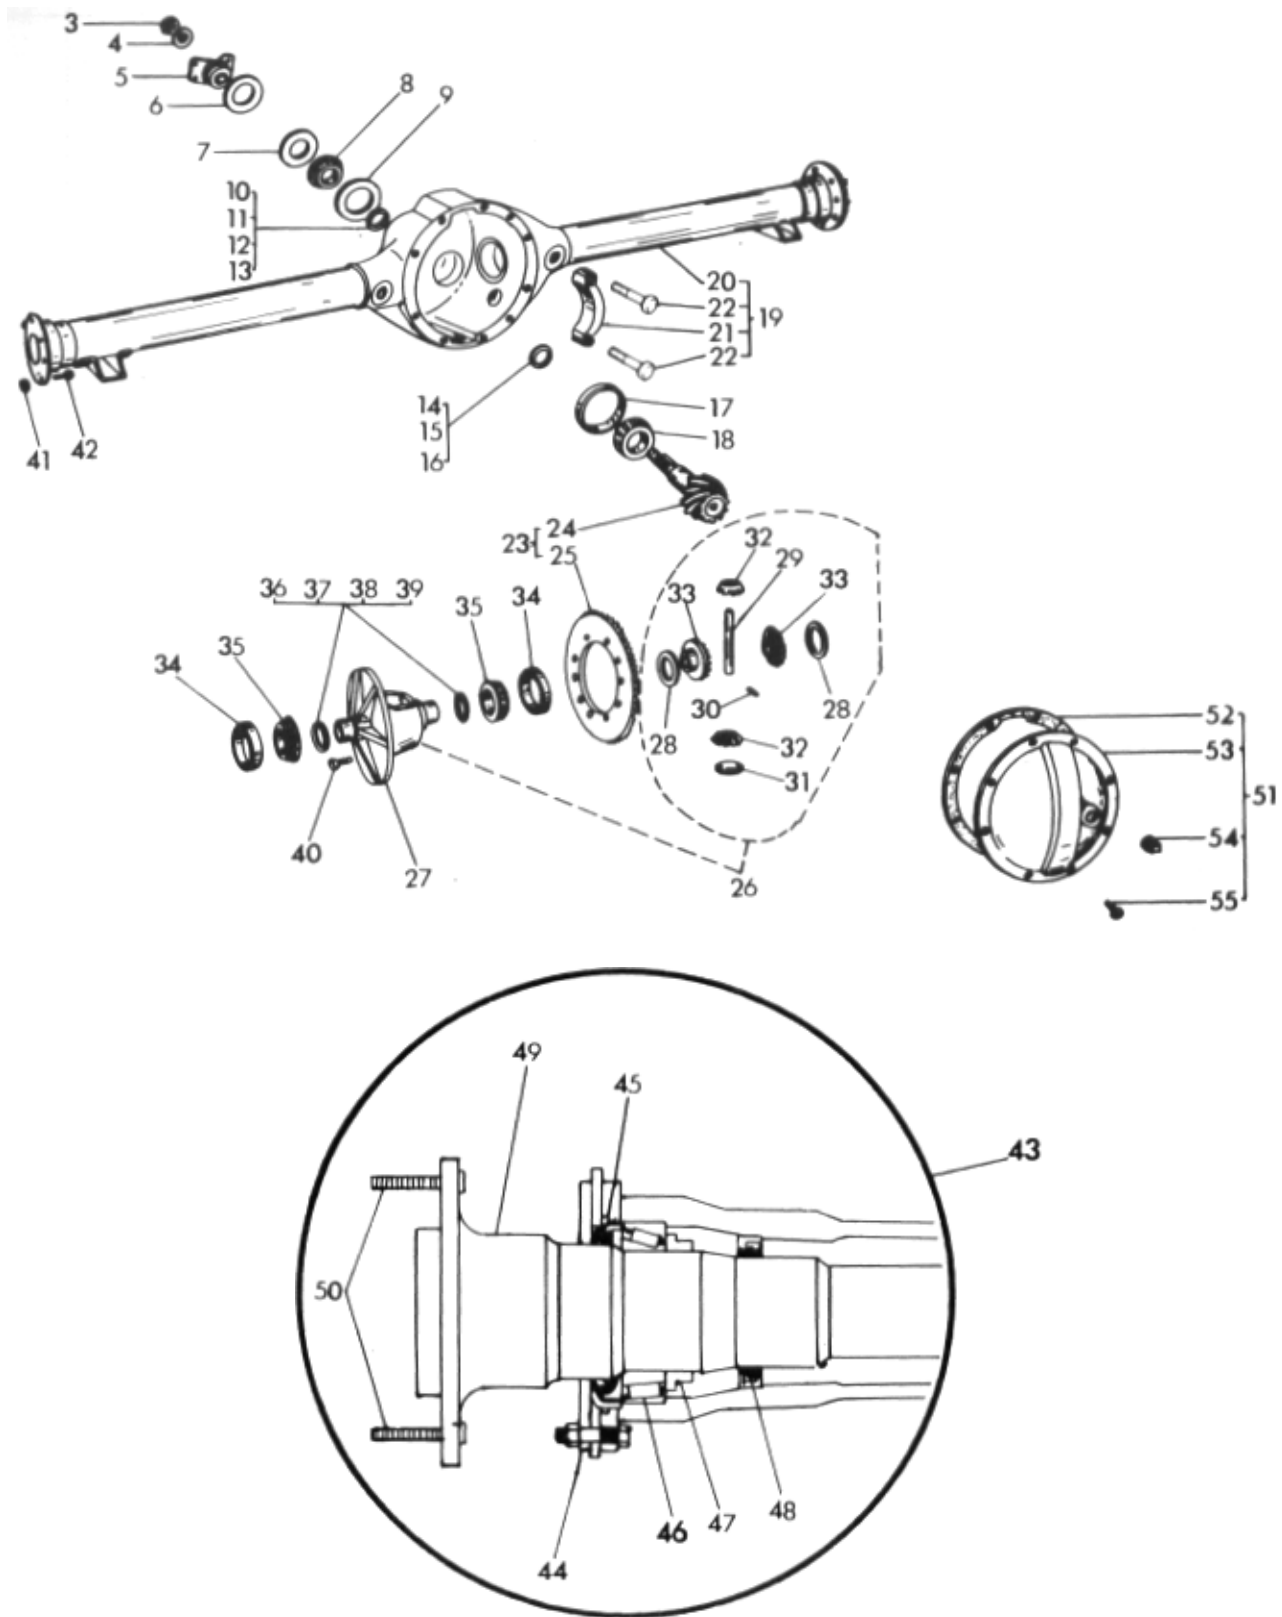

GROUP 4 - AXLE - REAR 4-4

A	A	A	A
11	11	12	12
	E		E

Figure 4-1 Axle Assembly .Rear Standard

Checker Motors Corp.

GROUP 4 - AXLE - REAR 4-5

Item	Part Number	Description	Qty
Figure 4-1			
AXLE ASSEMBLY REAR STANDARD (Cont'd)			
	010772	Kit - Differential Case Asm	1
26	010714	Case Asm. - Differential	1
27	NSS	Case - Differential	1
28	010716	Thrust Washer - Diff. Gear*	2
29	63510	Shaft - Differential	1
30	63509	Lock - Pinion Mate Shaft	1
31	63512	Thrust Washer - Duff. Pinion	2
32	010833	Pinion - Differential	2
33	010834	Gear - Differential*	2
	64509	Bolt - Ring Gear Mt. (Above Parts Marked * Included in Diff. Parts Kit 010778)	10
	010774	Kit - Differential Bearing	1
34	63517	Cup - Differential Bearing	2
35	04836	Cone - Differential Bearing	2
	010773	Kit - Diff. Brg. Adj. Shims	1
36	63519	Shim - Duff. Brg. Adj. .003	2
37	63520	Shim - Duff. Brg. Adj. .005	2
38	63521	Shim - Diff. Brg. Adj. .010	2
39	63522	Shim - Duff. Brg. Adj. .030	2
	63587	Gasket - Rear Axle Hsg. Cover	1
	010778	Kit - Differential Parts (Consists of Above Marked *)	1
40	64509	Bolt - Ring Gear Mt	10
41	626868	Nut - Brake Asm. & Bearing Retainer Mounting	8
	120382	Lockwasher (3/8 Med. Spring)	8
42	626867	Bolt - Brake Asm. & Bearing Retaining Mounting	8
43	010780	Shaft Asm. - Rear Axle	2
44	010740	Retainer - Rear Axle Bearing	2
45	010727	Seal - Outer Oil	2
46	010722	Bearing Asm. - Rear Axle	2
47	03743	Ring - Bearing Retainer	2
48	010724	Seal - Inner Oil*	2
49	010739	Shaft - Rear Axle	2
50	010729	Bolt - Wheel Attaching	10
	010781	Kit - Rear Axle Bearing & Seal (Consists of Above Marked *)	1
51	010782	Kit - Rear Axle Housing Cover	1
52	63587	Gasket - Rear Axle Housing Cover	1
53	63588	Cover - Rear Axle Housing	1
54	103869	Plug - Rear Axle Filler	1
55	010726	Bolt - Rear Axle Housing Cover Attaching	10