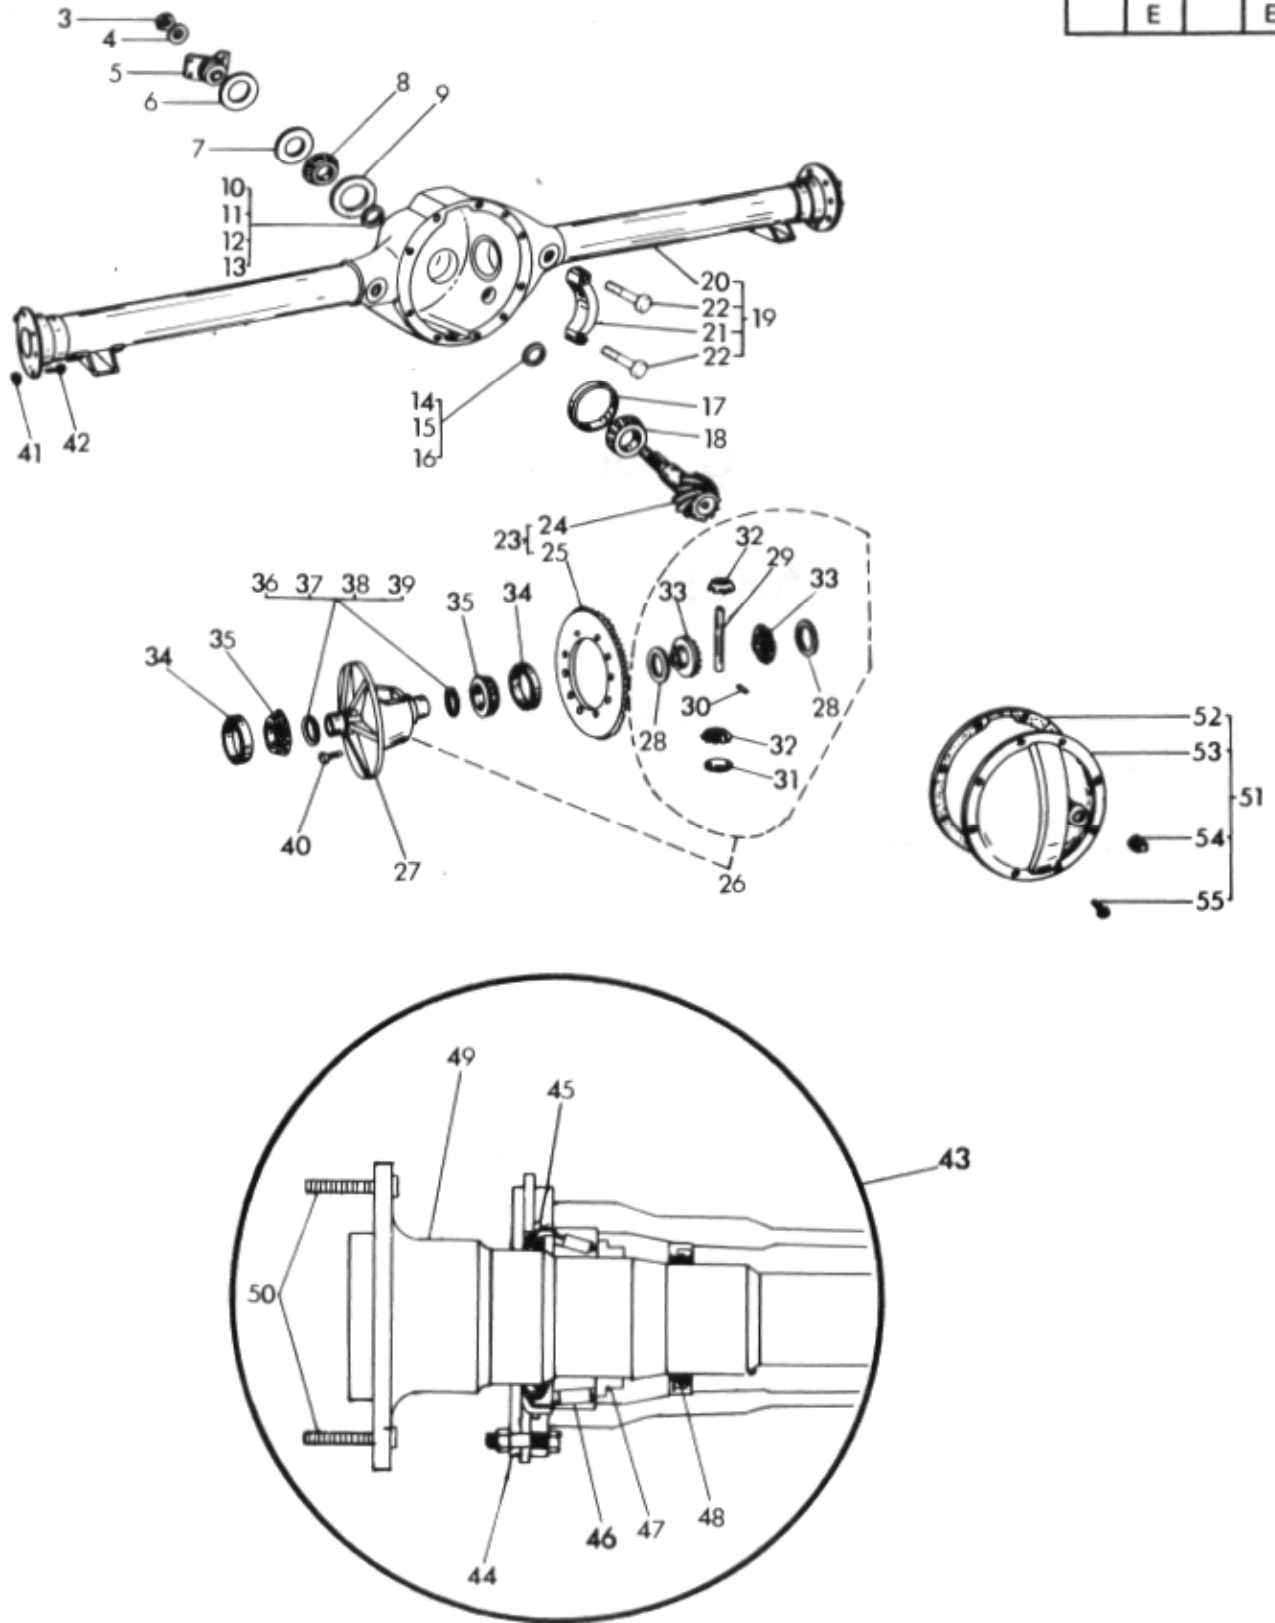

Group 4

AXLE - REAR

Contents

Title	Section Page
Axle Assembly .Rear Standard	4-1 4-2
Axle Assembly .Rear Track-Lok	4-2 4-6

GROUP 4 - AXLE - REAR 4-2

A	A	A	A
11	11	12	12
E	E	E	E

Figure 4-1 Axle Assembly -Rear Standard

Checker Motors Corp.

GROUP 4 - AXLE - REAR 4-3

Item	Part Number	Description	Qty
Figure 4-1 AXLE ASSEMBLY - REAR STANDARD			
1	705823	Axle Asm. - Rear - 3.07:1 (6 Cylinder)	1
2	705930	Axle Asm. - Rear - 2.72:1 (8 Cylinder)	1
3	64512	Nut - Drive Pinion	1
4	64513	Washer - Pinion Nut	1
5	010700	End Yoke Asm	1
6	010701	Seal - Pinion	1
7	64515	Slinger - Oil	1
	010770	Kit - Outer Pinion Bearing	1
8	63538	Cone - Outer Pinion Bearing	1
9	63539	Cup - Outer Pinion Bearing	1
	010838	Kit - Pinion Bearing Shims	1
10	63540	Shim - Outer Pinion Bearing Adjusting - .003	2
11	63541	Shim - Outer Pinion Bearing Adjusting - .005	2
12	63542	Shim - Outer Pinion Bearing Adjusting - .010	2
13	63543	Shim - Outer Pinion Bearing Adjusting - .030	2
14	63545	Shim - Inner Pinion Bearing Adjusting - .003	2
15	63546	Shim - Inner Pinion Bearing Adjusting - .005	2
16	63547	Shim - Inner Pinion Bearing Adjusting - .010	2
	64513	Washer - Pinion Nut	1
	63587	Gasket - R/Axl. Housing Cover	1
	64512	Nut - Drive Pinion	1
	010769	Kit - Inner Pinion Bearing	1
17	63549	Cup - Inner Pinion Bearing	1
18	64516	Cone - Inner Pinion Bearing	1
19	010828	Housing Asm. - Rear Axle	1
20	NSS	Housing	1
21	NSS	Cap - Bearing	2
22	64502	Screw - Bearing Cap	4
	010771	Kit - Ring Gear & Pinion Asm. With 3.07 Axle	1
	010843	Kit - Ring Gear & Pinion Asm. With 2.72 Axle	1
23	010830	Ring Gear & Pinion Asm. (3.07)	1
	010844	Ring Gear & Pinion Asm. (2.72)	1
24	NSS	Pinion Gear	1
25	NSS	Ring Gear	1
	64509	Screw - Ring Gear Mt	10
	010768	Kit - Duff. & Pinion Shim (Consists of 010773 & 010838 Kits)	1
	010769	Kit - Inner Pinion Bearing	1
	010770	Kit - Outer Pinion Bearing	1
	010701	Seal - Pinion	1
	64515	Slinger - Oil	1