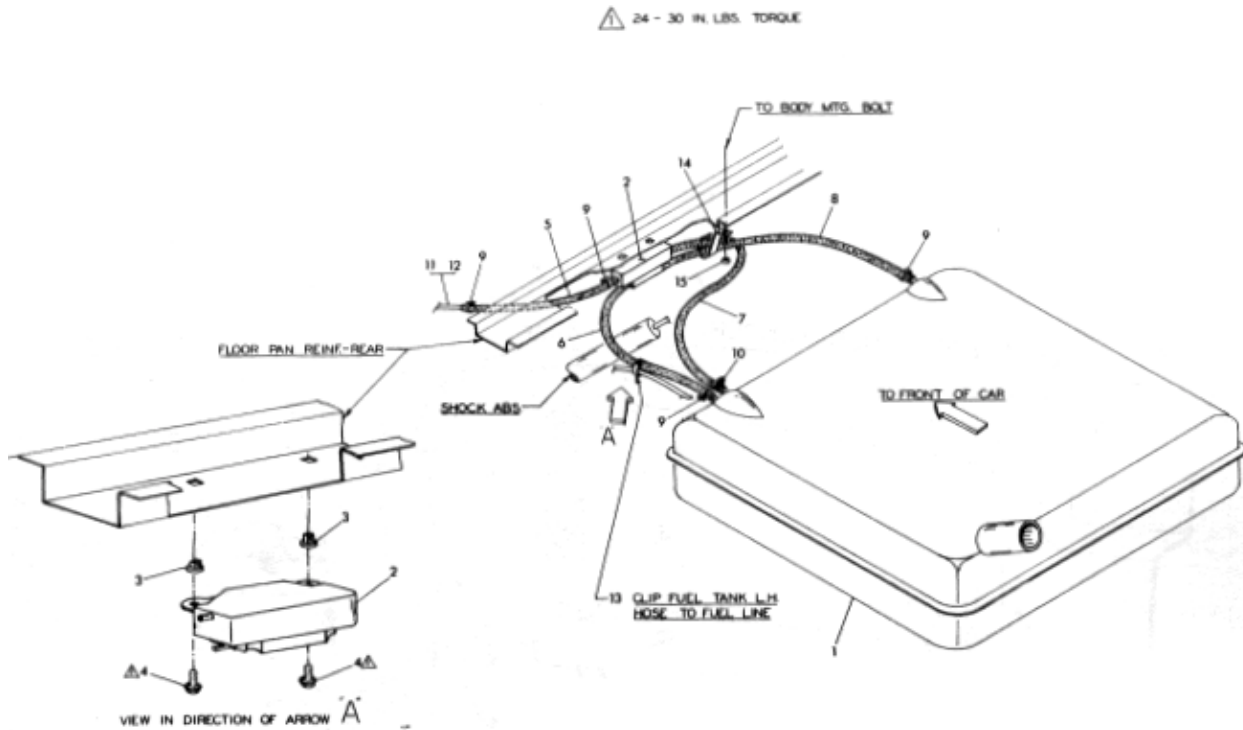

# GROUP 14 - FUEL SYSTEM – 14-39

A	A	A	A
11	11	12	12
	E		E

Figure 14-26 Evaporative Emission Control (E.E.C.). Fuel Tank Hoses

Item	Part Number	Description	Qty
Figure 14-26 EVAPORATIVE EMISSION CONTROL (E.E.C.), Fuel Tank Hoses			
1	707045	Fuel Tank Asm	1
2	703793	Separator Asm. - Liquid	1
3	704682	Grommet	2
4	9425106	Screw (1/4-20 X 7/8 Hex Wa. Hd.)	2
5	704646	Hose - Separator to Frame Tube	1
6	704643	Hose - Separator to Fuel Tank - LH	1
7	704645	Hose - Separator to Fuel Tank - Rear Vent	1
8	704644	Hose - Separator to Fuel Tank - RH	1
9	704683	Clamp - Hose (.520 Dia.)	6
10	704684	Clamp - Hose (.583 Dia.)	2
11	705153	Tube Asm. - Canister to Separator - 120" WB	1
12	703619	Tube Asm. - Canister to Separator - 129" WB	1
13	704825	Clip - Band	1
14	82144	Clip "J" Type	1
15	120377	Nut (3/8-16 Hex)	1