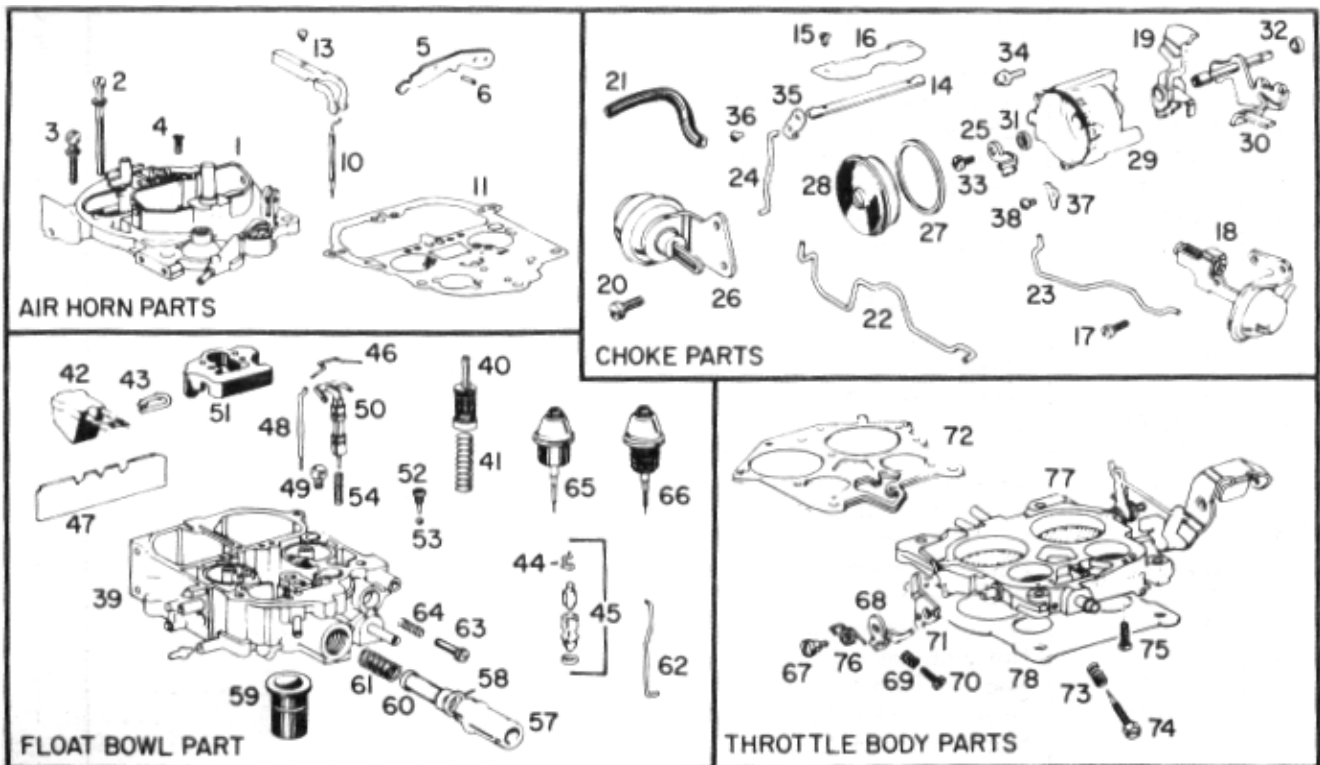

GROUP 14 - FUEL SYSTEM – 14-22

A 11	A 11 E	A 12	A 12 E

Figure 14-12 Carburetor Assembly, 350 .4 Bbl