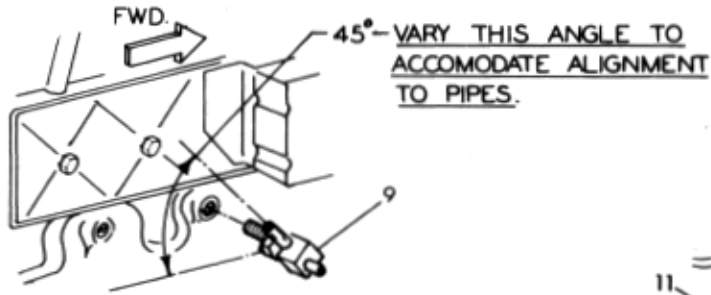

GROUP 14 - FUEL SYSTEM - 14-46

A		A	
11		12	

VIEW IN DIRECTION OF ARROW D