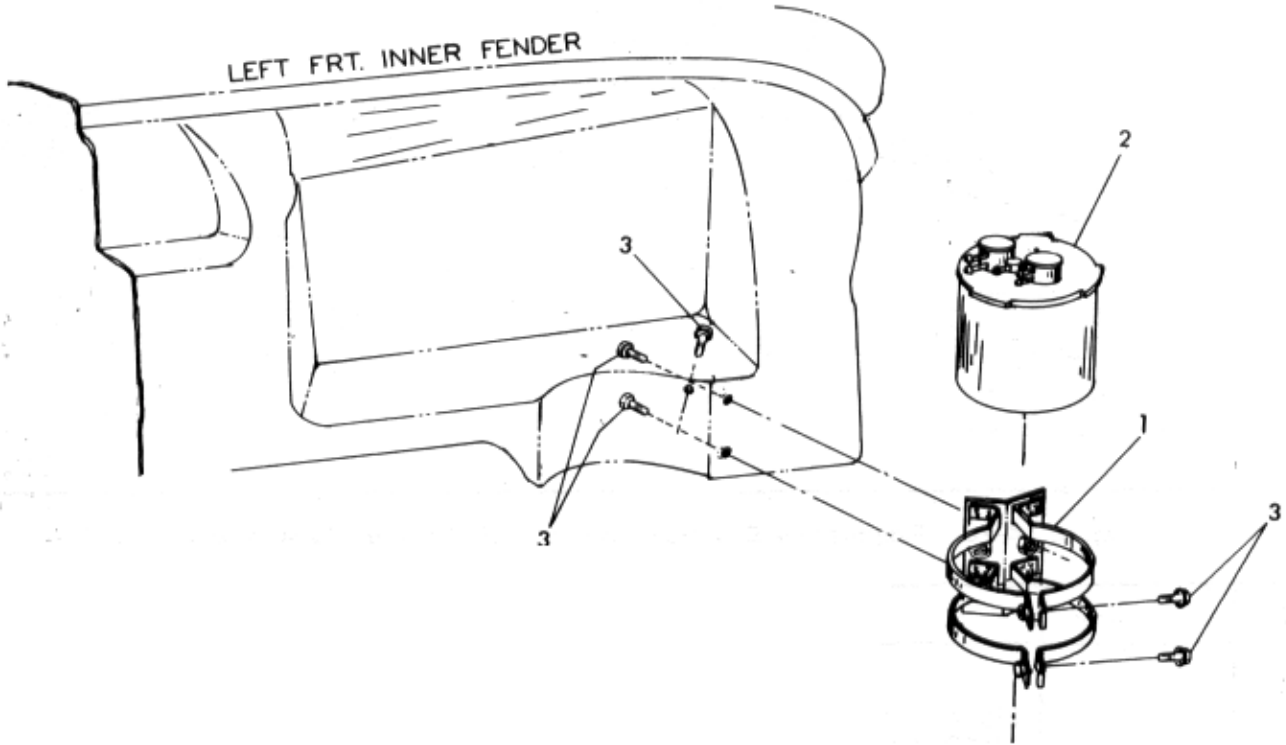

GROUP 14 - FUEL SYSTEM – 14-40

A	A	A	A
11	11	12	12
	E		E

Figure 14-27 Evaporative Emission Control (E.E.C.). Canister Mounting

Item	Part Number	Description	Qty
		Figure 14-27 EVAPORATIVE EMISSION CONTROL (E.E.C.), Canister Mounting	
1	707021	Support Asm. - Canister	1
2	705967	Canister Asm. - Fuel Vent	1
	010920	Filter - Canister	1
3	274473	Screw (1/4-20 X 5/8 Hex Ser. Wa. Hd.)	5