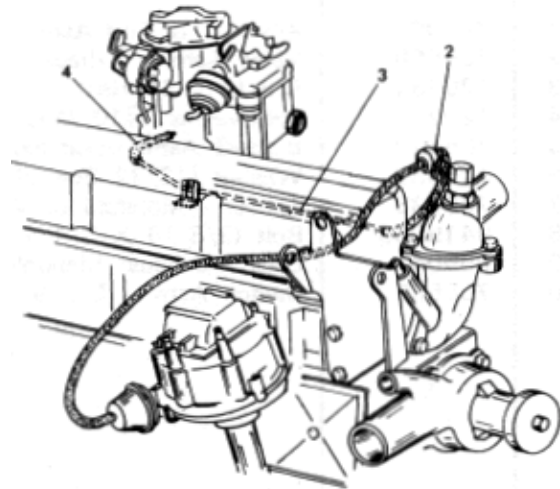

A.I.R. CARS ONLY

Figure 14-35 Spark Control Tubes & Hoses, 6 Cylinder

A 11	A 11 E	A 12	A 12 E