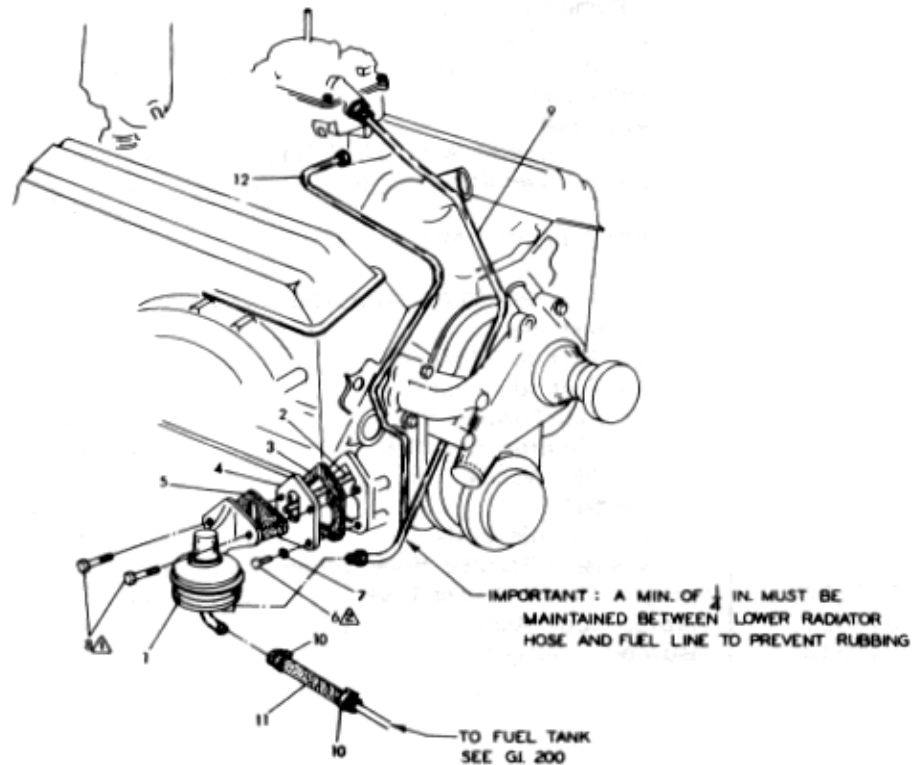

Figure 14-13 Fuel Pump & Associated Parts. 6 Cylinder

1 25 - 30 FT. LBS. TORQUE

2 6 - 8 FT. LBS. TORQUE

Figure 14-13 Fuel Pump & Associated Parts. 8 Cylinder