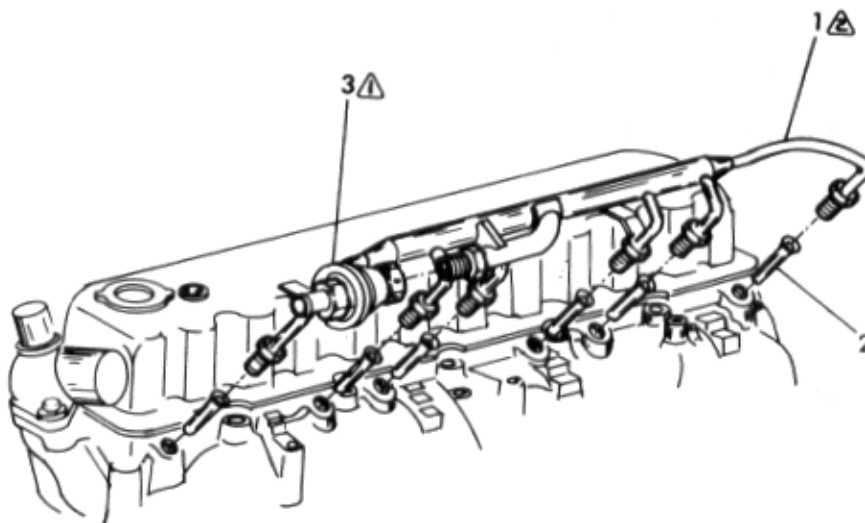

Figure 14-20 AIR. Pipe, 6 Cylinder