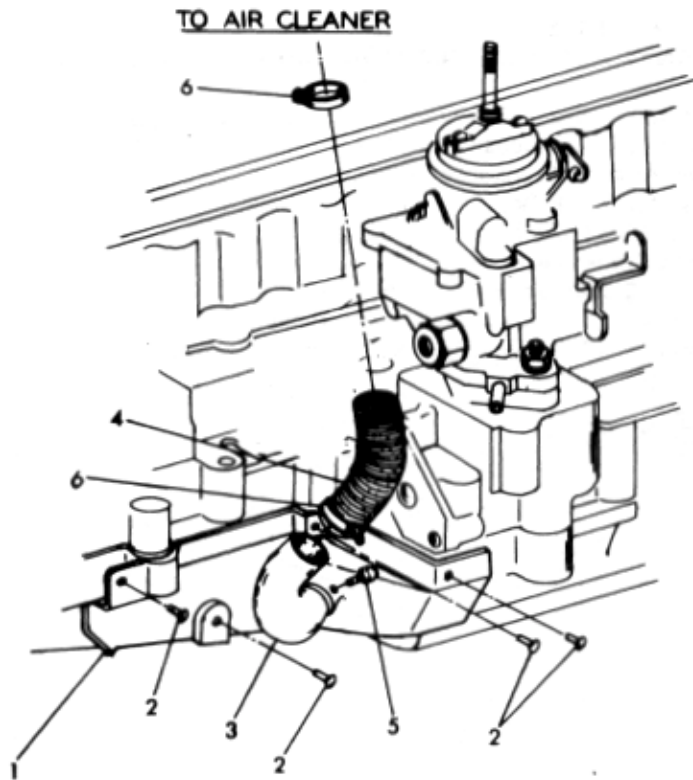

Figure 14-7 Crankcase Ventilation, 350 .8 Cylinder

A		A	
11		12	

Figure 14-8 Carburetor Air Heat Stove. 6 Cylinder