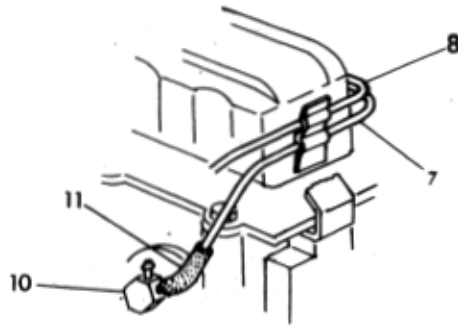

VIEW IN DIRECTION OF ARROW B