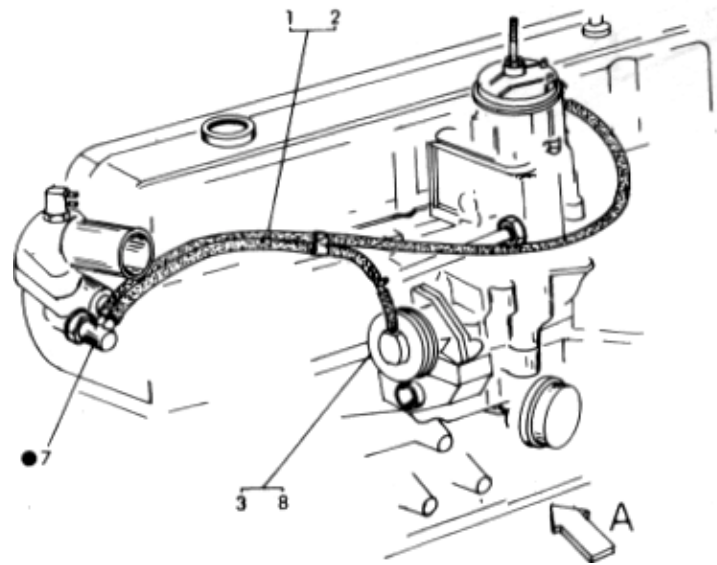

## GROUP 14 - FUEL SYSTEM – 14-43

A		A	
11		12	

● BEFORE INSTALLING CONTROL, APPLY  
ML-111 TO THREADS

⚠ 20 - 30 FT LBS TORQUE

VIEW IN DIRECTION OF ARROW A

*Figure 14-30 Exhaust Gas Reactor (EGR). 6 Cylinder*