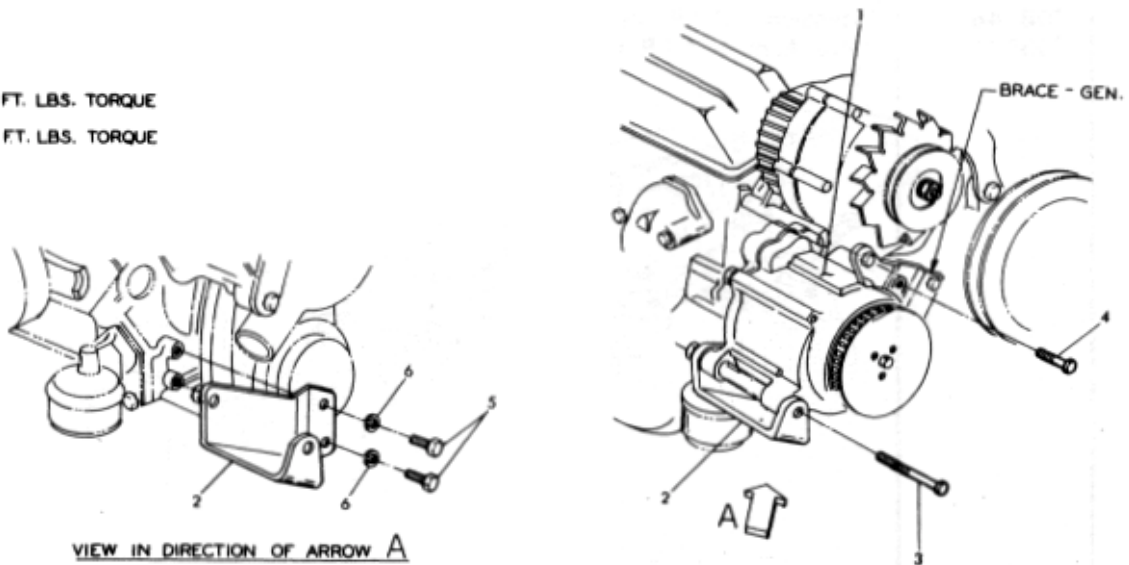

**GROUP 14 - FUEL SYSTEM – 14-34**

A		A	
11		12	

*Figure 14-2 1 A.I.R. Hoses. 6 Cylinder*

A	A	A	A
11	11	12	12
	E		E

- 20 - 30 FT. LBS. TORQUE**
- 15 - 20 FT. LBS. TORQUE**

*Figure 14-22 A.I.R. Pump Mounting. 350.8 Cylinder*