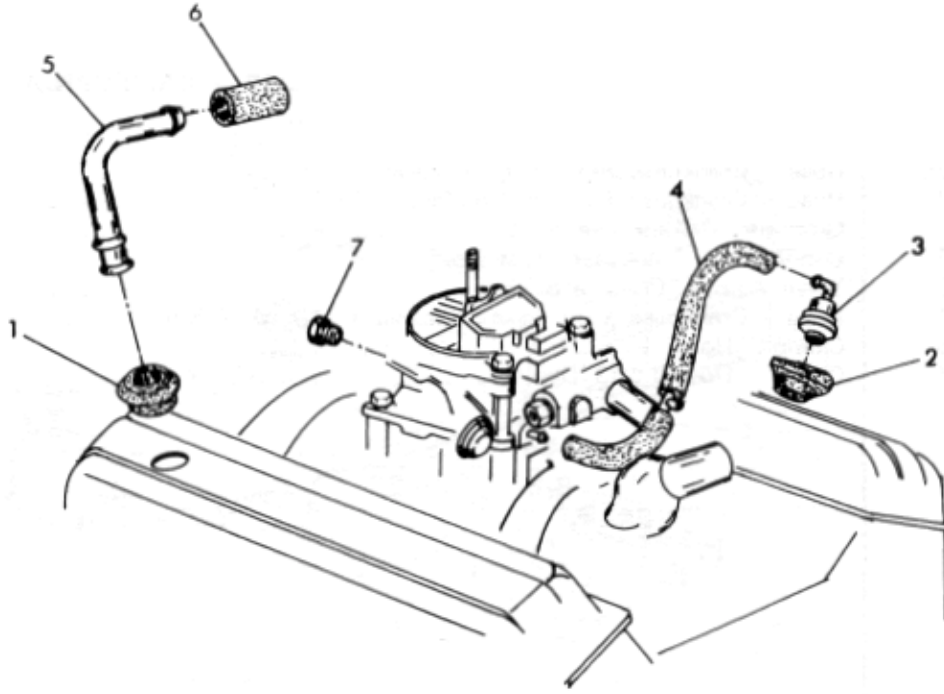

GROUP 14 - FUEL SYSTEM – 14-8

A	A	A	A
11	11	12	12
	E		E