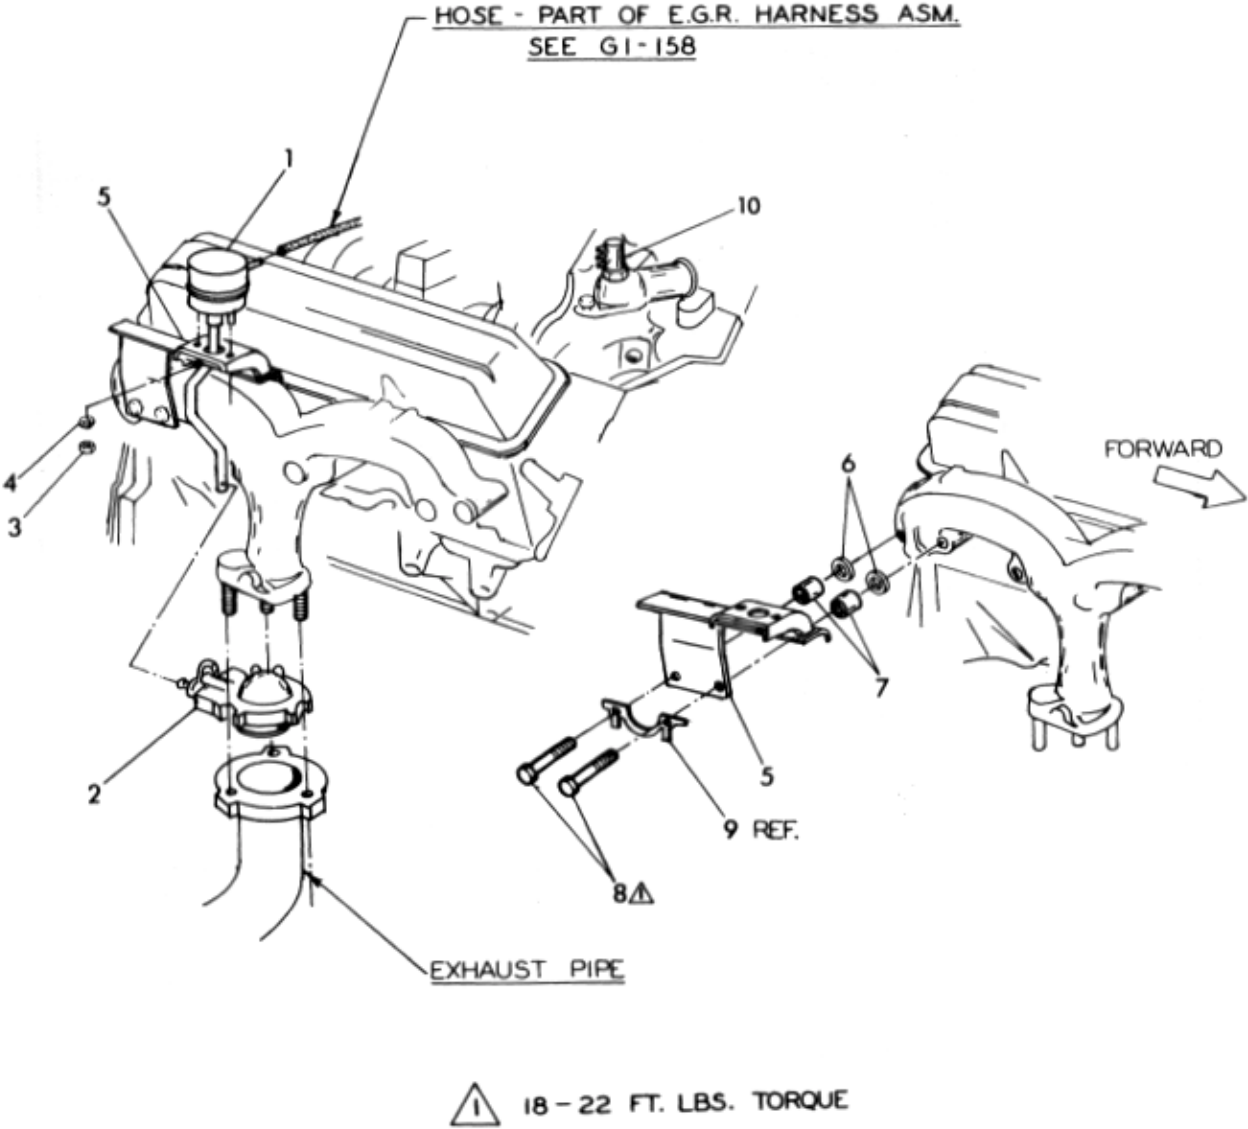

GROUP 14 - FUEL SYSTEM – 14-48

A	A	A	A
11	11	12	12
	E		E

Figure 14-34 Exhaust Heat Actuator (EFE). 8 Cylinder