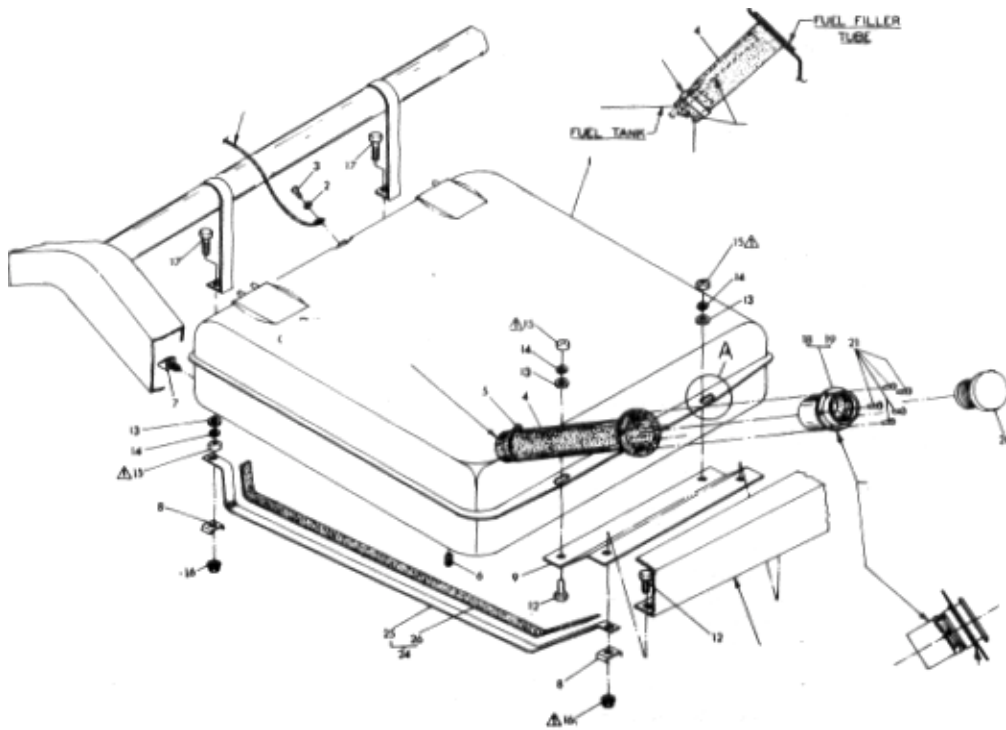

Figure 14-16 Fuel Tank Installation, 6 & 8 Cylinder