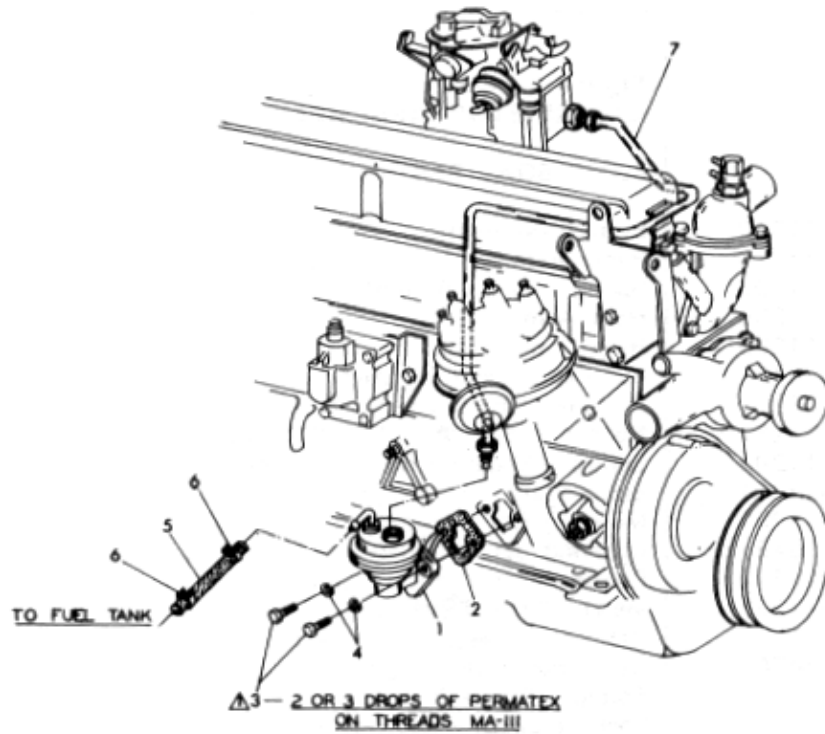

GROUP 14 - FUEL SYSTEM - 14-24

A		A	
11		12	

1 14 - 22 FT LBS TORQUE

A	A	A	A
11	11	12	12
	E		E