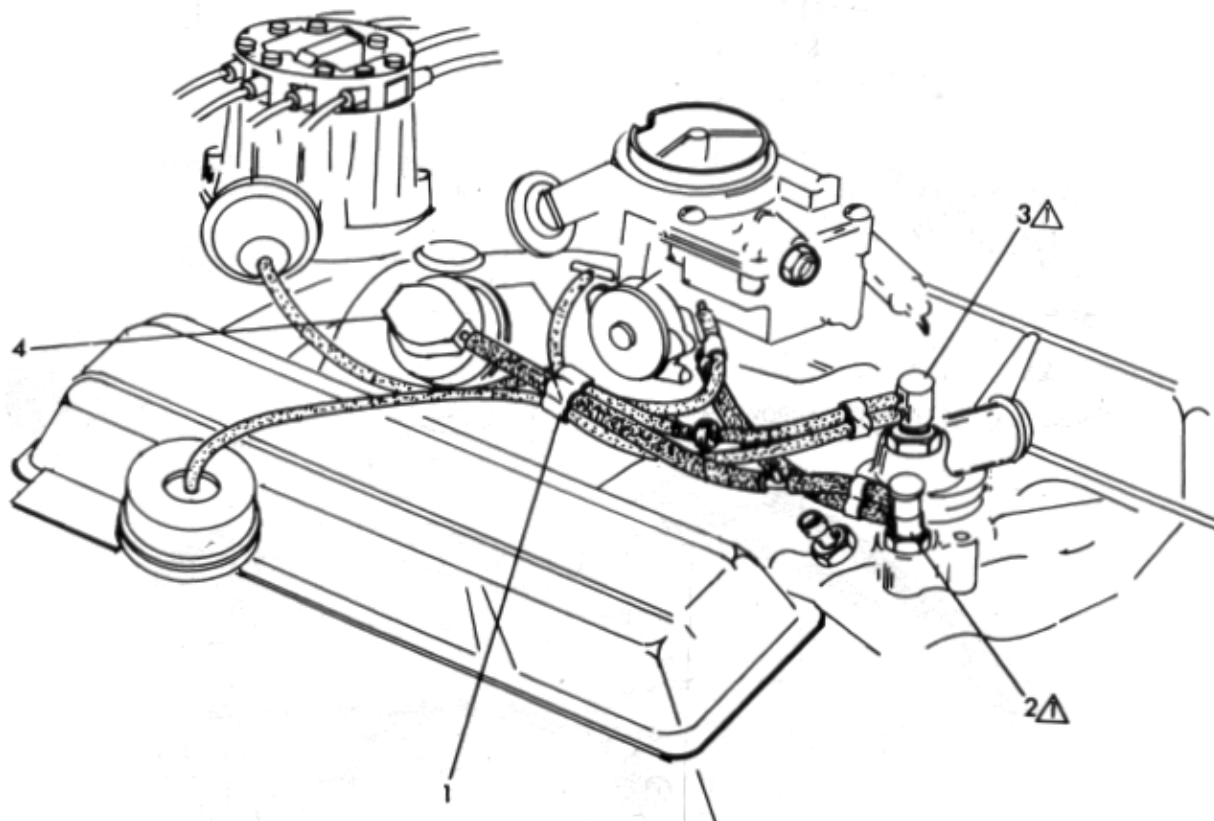

GROUP 14 - FUEL SYSTEM – 14-44

A	A	A	A
11	11	12	12
	E		E

1 120 IN. LBS. PLUS HAND TORQUE CLOCKWISE AS REQUIRED TO ALIGN SWITCH TO ACCOMODATE HOSE HARNESS.

Figure 14-31 Exhaust Gas Reactor (EGR). 8 Cylinder .305

Item	Part Number	Description	Qty
		Figure 14-31 EXHAUST GAS REACTOR (EGR). 8 Cylinder – 305	
1	705993	Hose Asm. - Exhaust Emission Control	1
	012581	Valve Asm. - EFE Vacuum Check	1
2	09558	Switch Asm.- EGR Vacuum Valve Control	1
3	705569	Switch Asm.- EFE Vacuum Actuator Control	1
4	09532	Valve Asm. - EGR	1