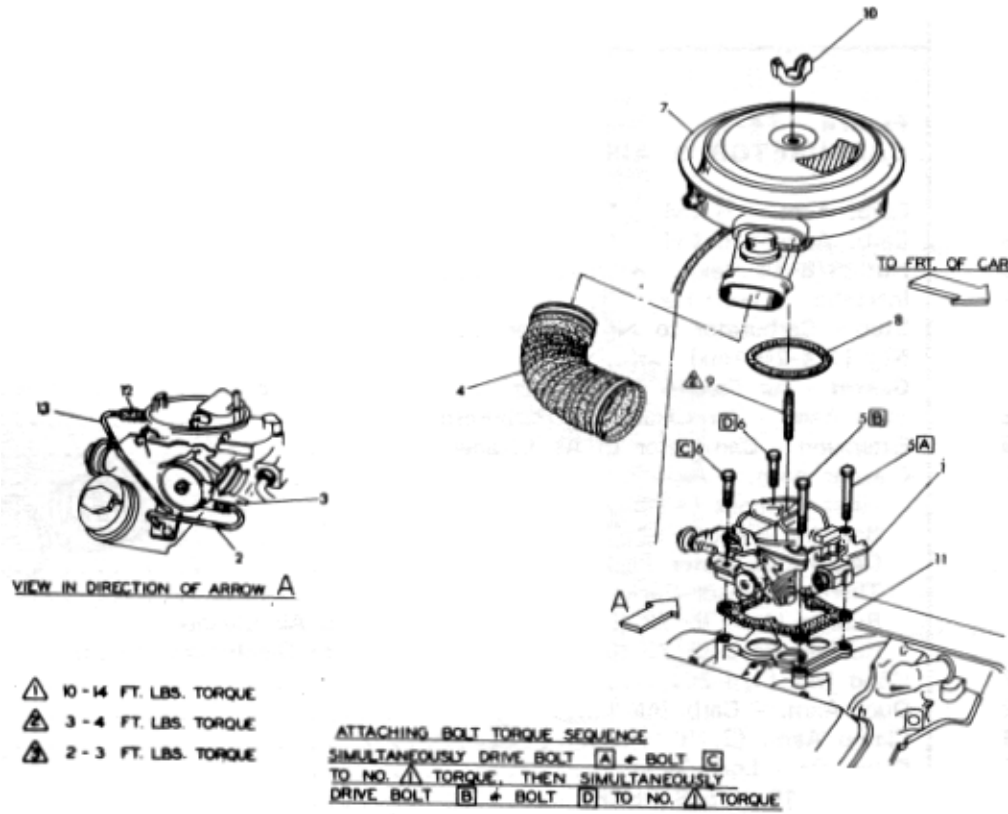

GROUP 14 - FUEL SYSTEM – 14-4

A	A	A	A
11	11	12	12
	E		E

Figure 14-3 Carburetor & Air Cleaner, 350 - 8 Cylinder

A	A	
11	12