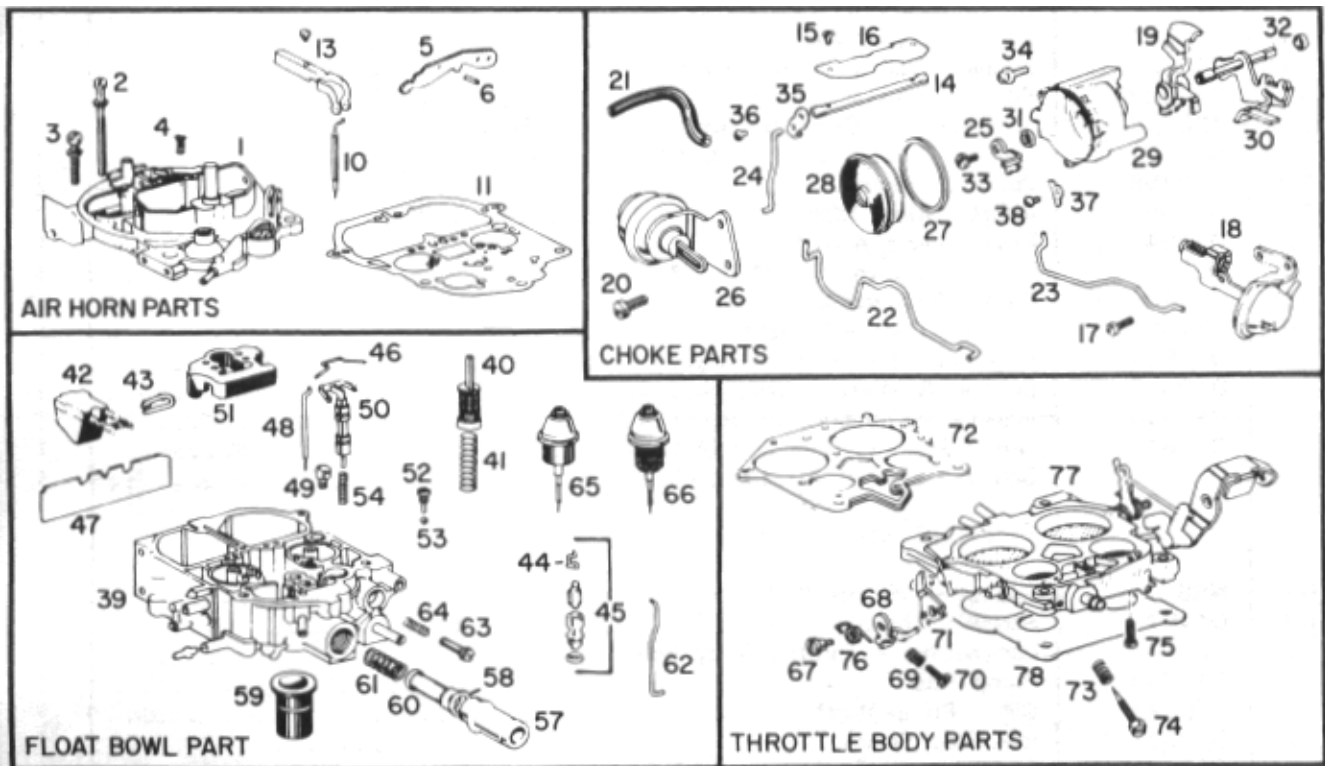

GROUP 14 - FUEL SYSTEM – 14-20

A	A	A	A
11	11	12	12
	E		E

Figure 14-12 Carburetor Assembly. 350 .4 Bbl