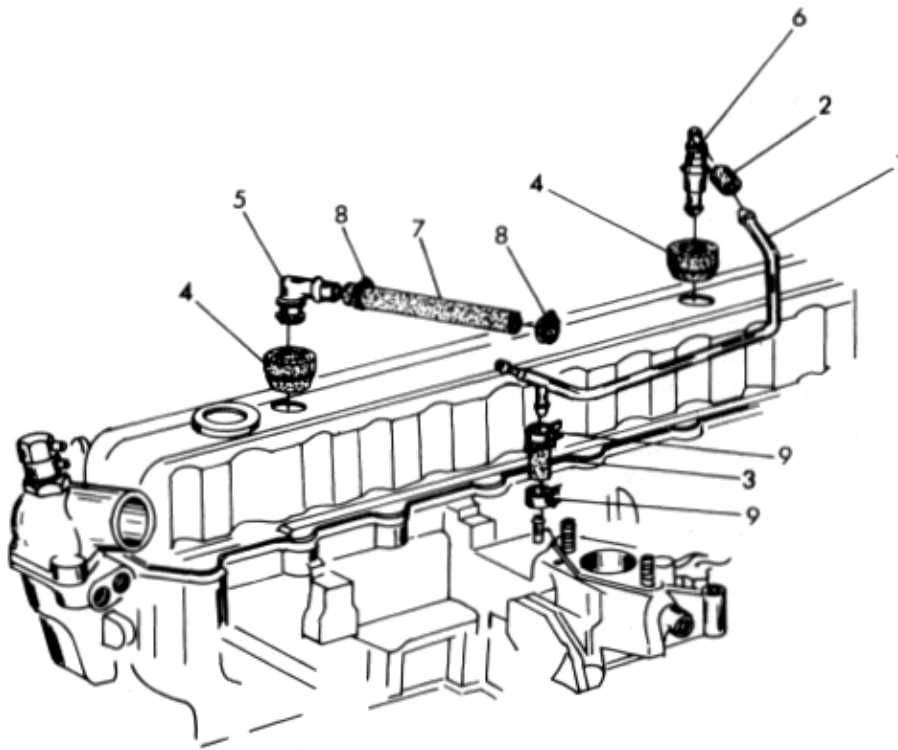

GROUP 14 - FUEL SYSTEM – 14-6

A		A	
11		12