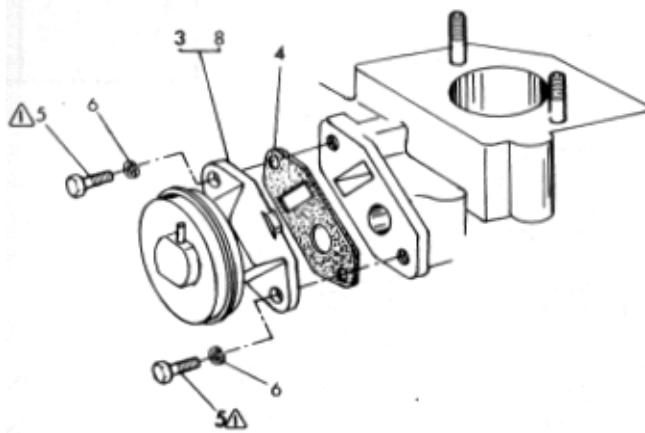

GROUP 14 - FUEL SYSTEM – 14-43

A		A	
11		12