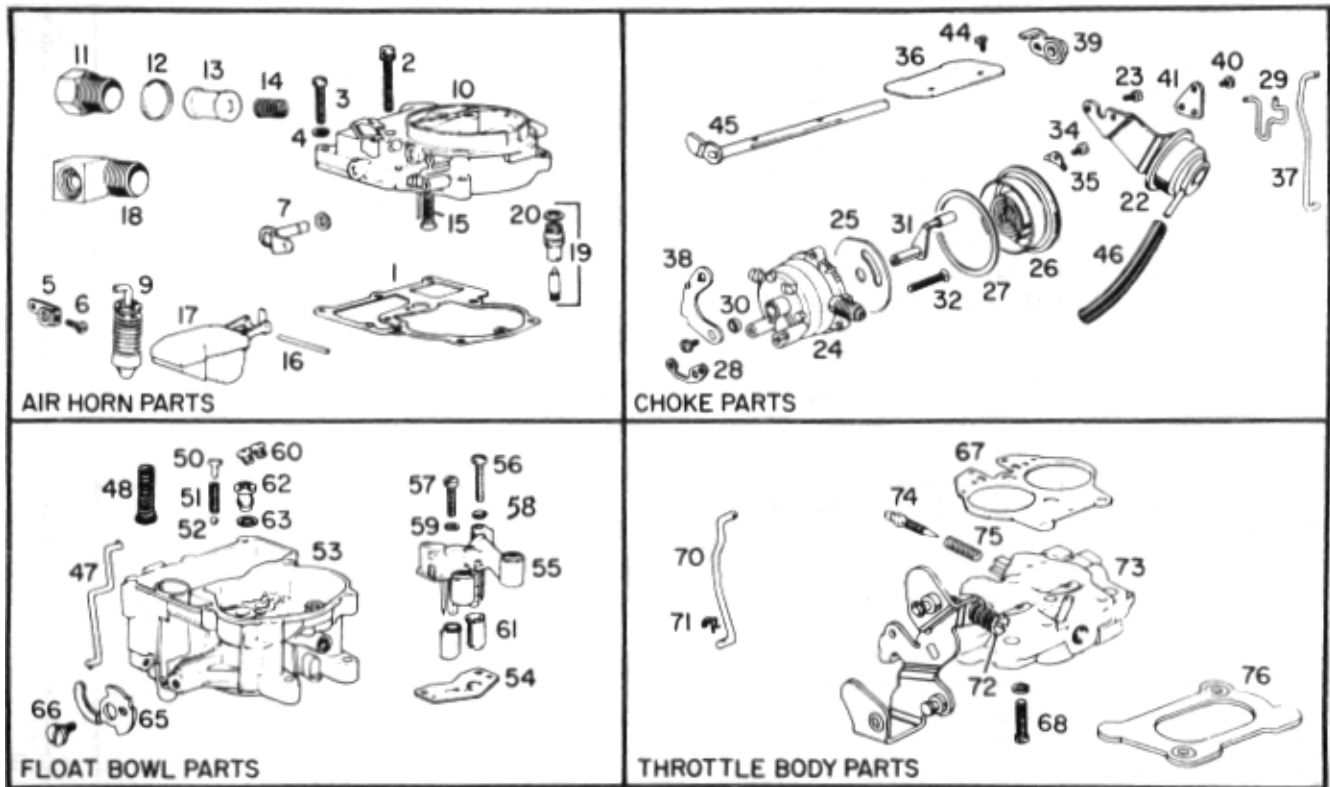

GROUP 14 - FUEL SYSTEM – 14-18

A	A	A	A
11	11	12	12
	E		E

Figure 14-11 Carburetor Assembly. 305.2 Bbl