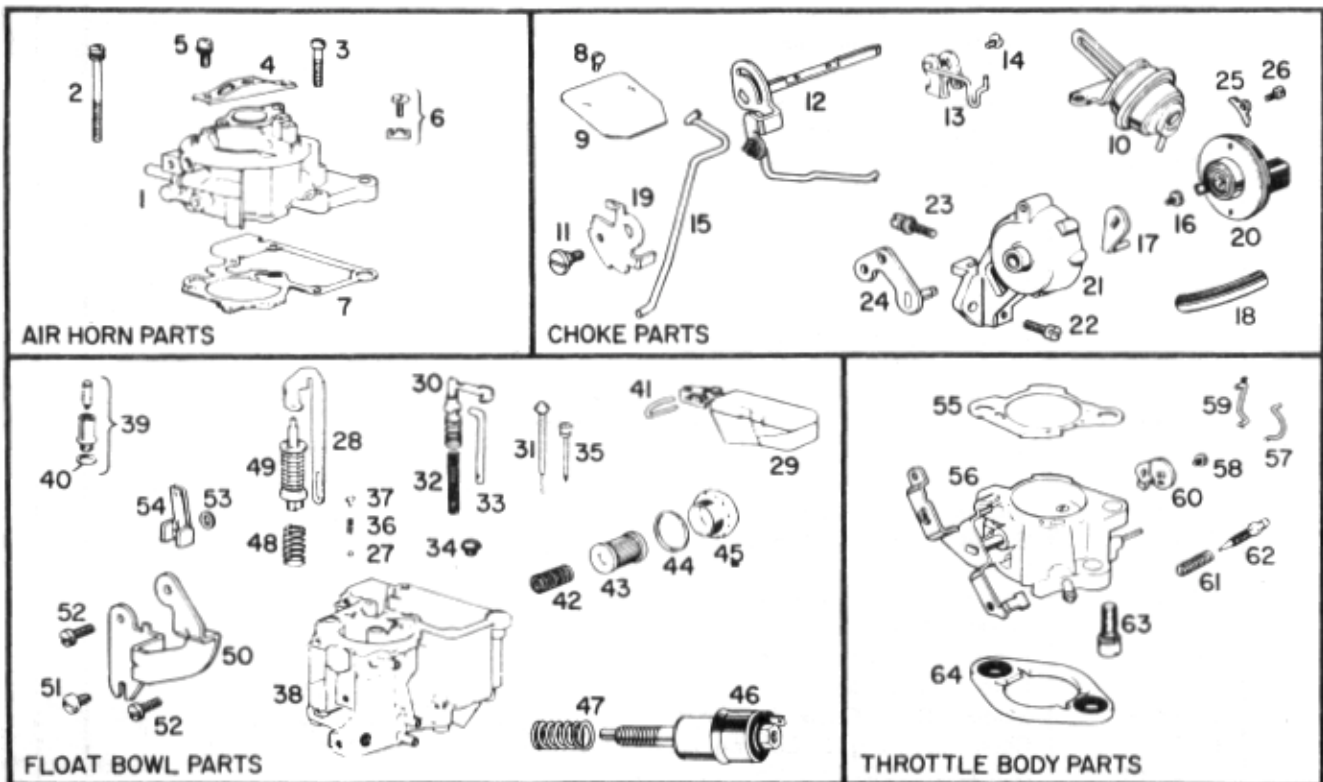

GROUP 14 - FUEL SYSTEM – 14-14

A		A	
11		12	

Figure 14-10 Carburetor Assembly. 6 Cylinder