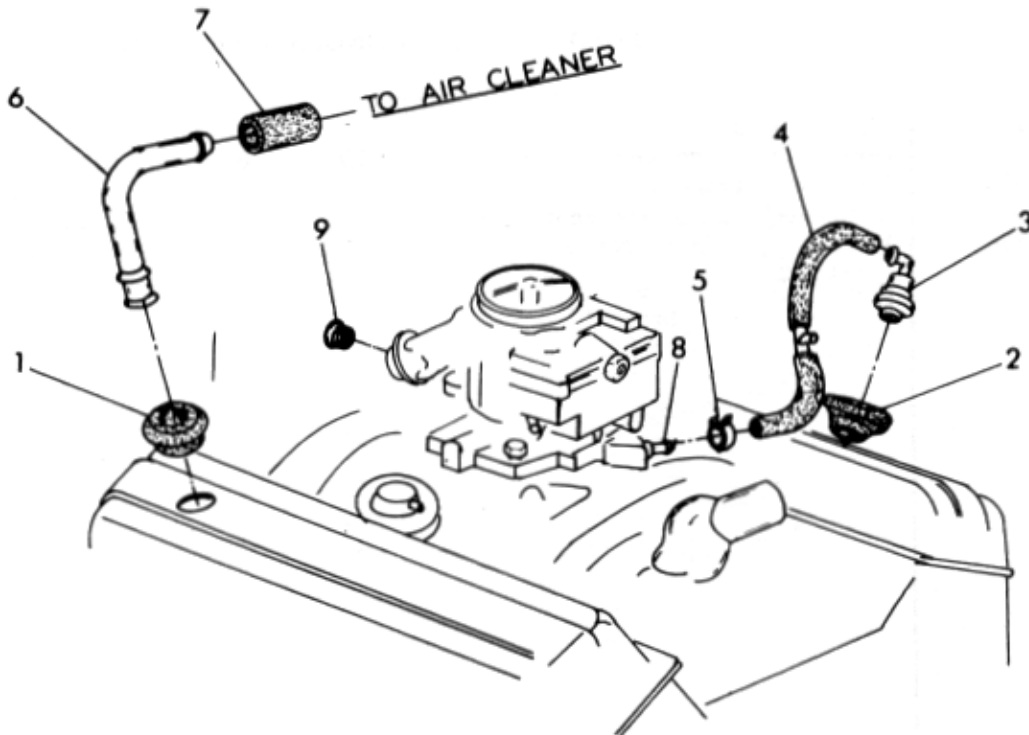

Figure 14-5 Crankcase Ventilation. 6 Cylinder. California

A	A	A	A
11	11	12	12
	E		E

Figure 14-4 Crankcase Ventilation, 305 – 8 Cylinder