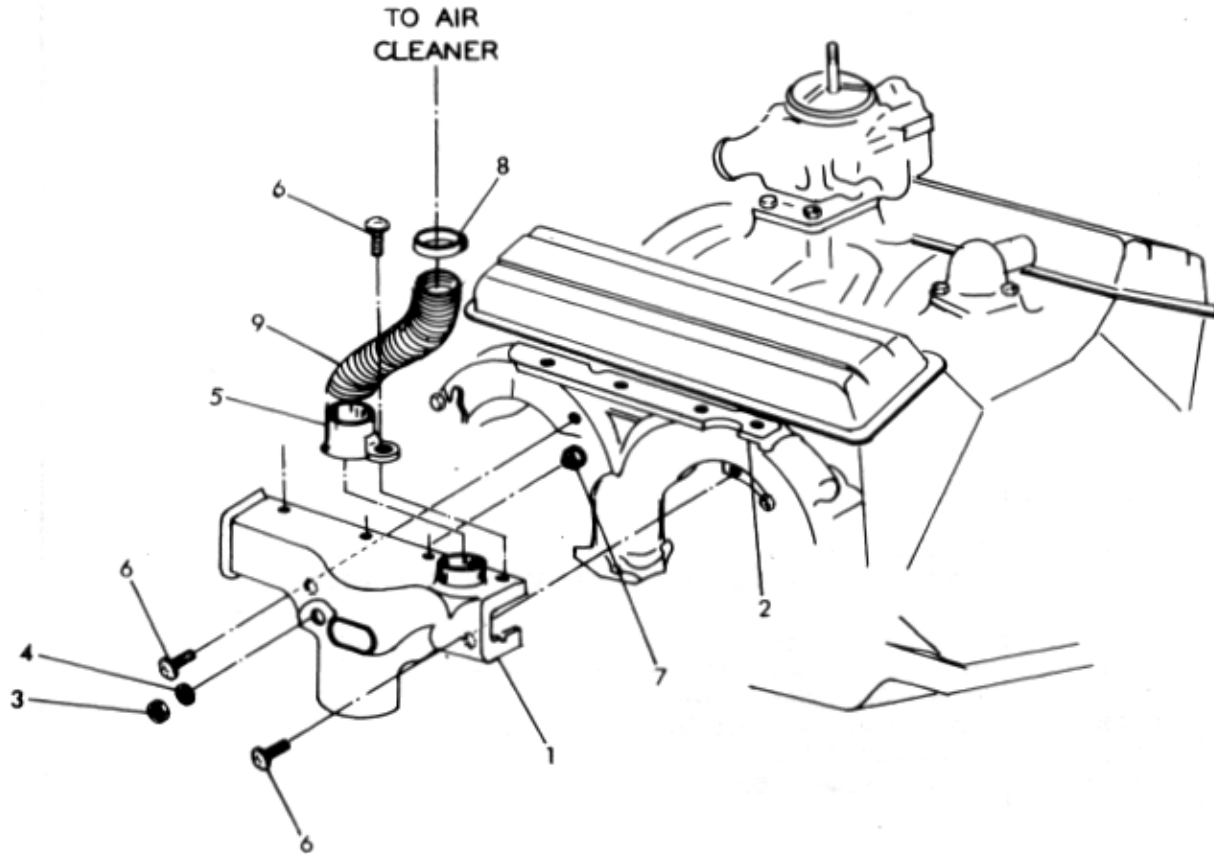

GROUP 14 - FUEL SYSTEM - 14-10

A	A	A	A
11	11	12	12
	E		E

Figure 14-9 Carburetor Air Heat Stove. 8 Cylinder