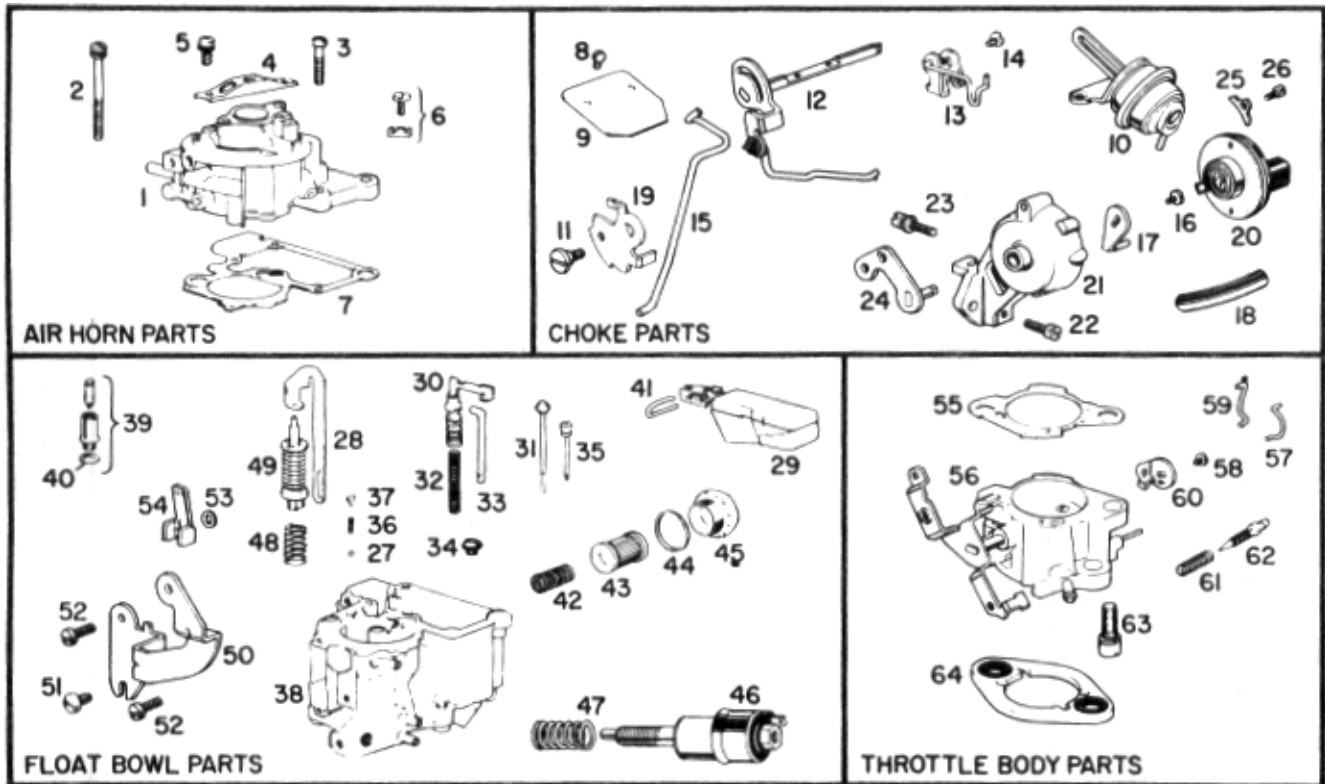

GROUP 14 - FUEL SYSTEM – 14-12

A		A	
11		12	

Figure 14-10 Carburetor Assembly, 6 Cylinder