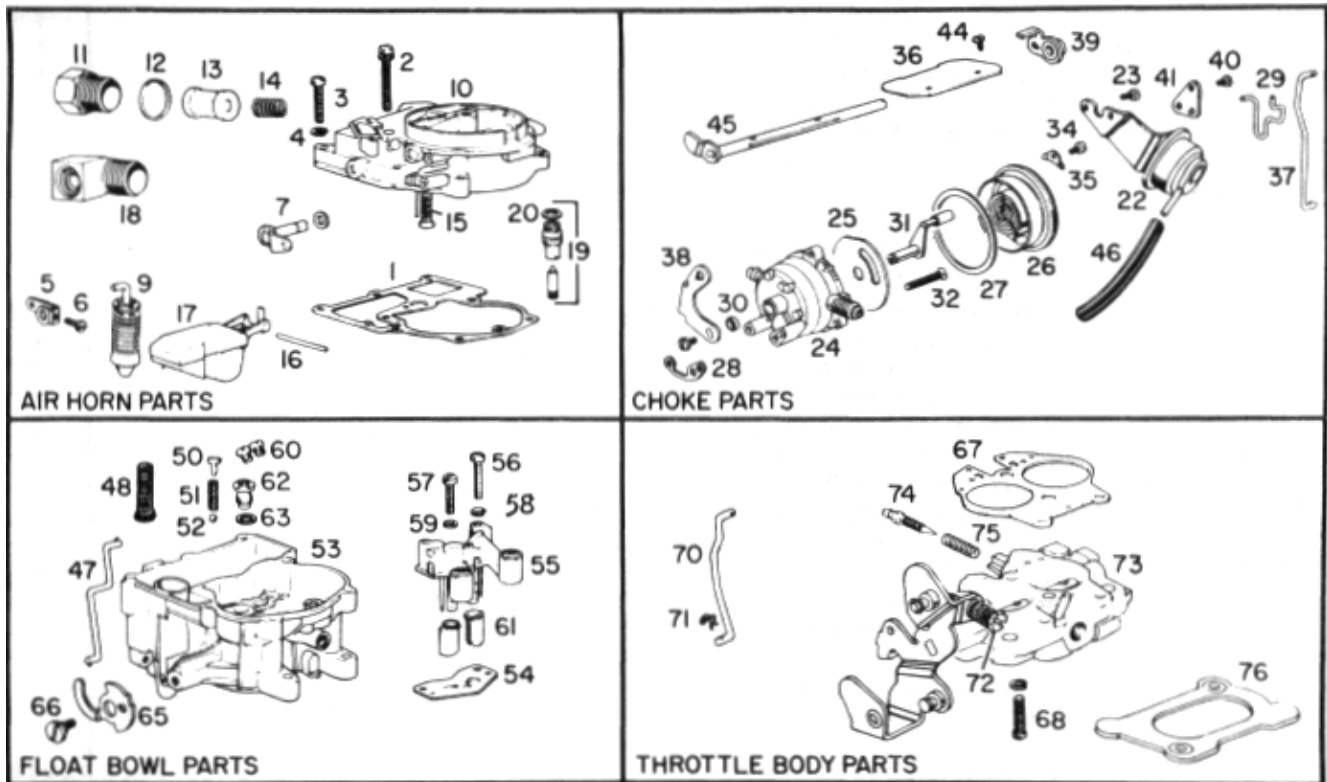

GROUP 14 - FUEL SYSTEM – 14-16

A	A	A	A
11	11	12	12
	E		E

Figure 14-11 Carburetor Assembly. 305 .2 Bbl