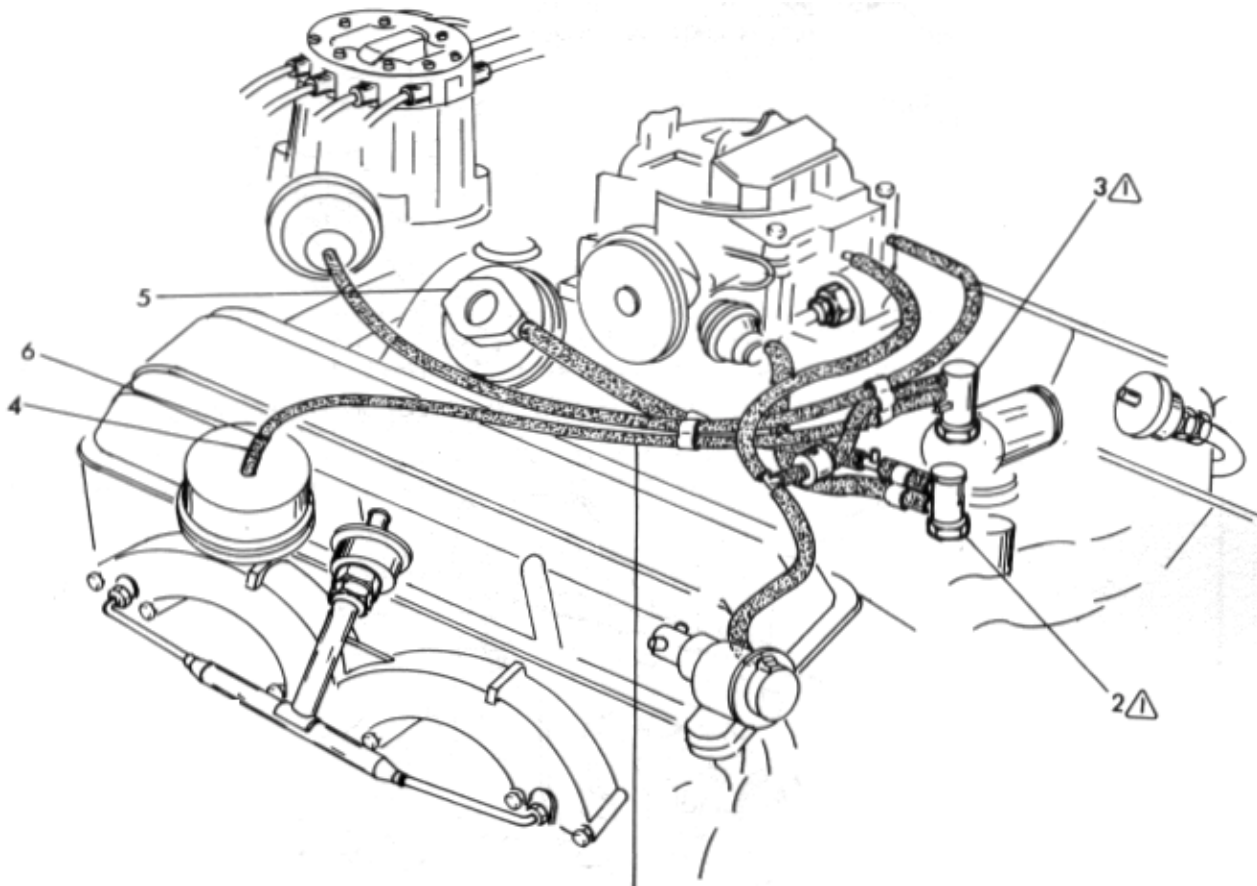

GROUP 14 - FUEL SYSTEM – 14-45

A	A	A	A
11	11	12	12
	E		E

⚠ 120 IN. LBS. PLUS HAND TORQUE CLOCKWISE AS REQUIRED TO ALIGN SWITCH TO ACCOMODATE HOSE HARNESS.

Figure 14-32 Exhaust Gas Reactor (EGR). 8 Cylinder .350

Item	Part Number	Description	Qty
		Figure 14-32 EXHAUST GAS REACTOR (EGR), 8 Cylinder – 350	
1	705994	Hose Asm. - Exhaust Emission Control	1
	012581	Valve Asm. - EFE Vacuum Check	1
2	09558	Switch Asm. - EGR Vacuum Control	1
3	705569	Switch Asm. - EFE Vacuum Actuator Control	1
4	706898	Hose (5/32 ID X 2.50")	1
5	09561	Valve Asm. - EGR	1
6	706973	Connector (3/16 Hose)	1