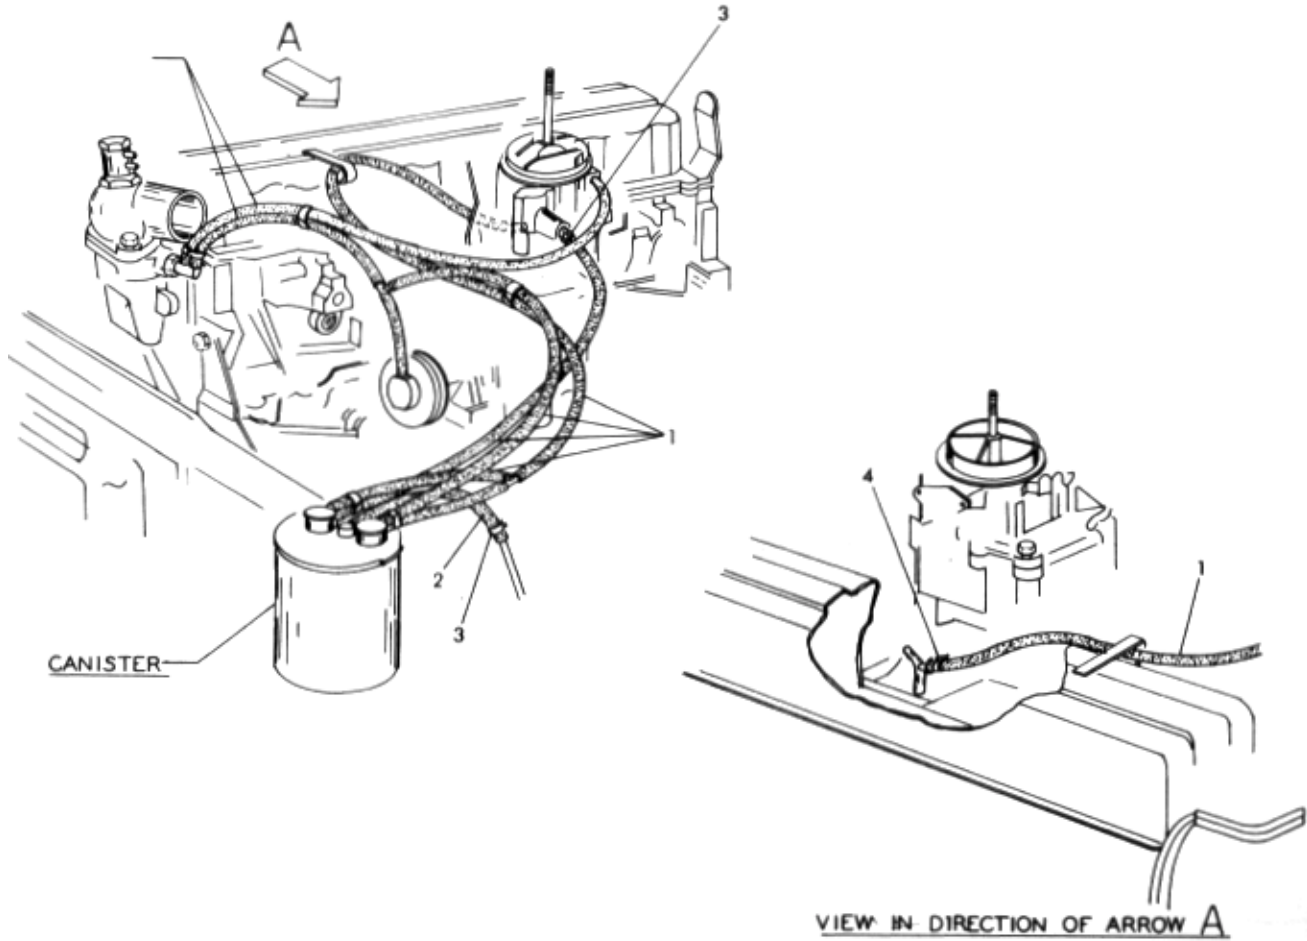

GROUP 14 - FUEL SYSTEM – 14-41

A		A	
11		12	

Figure 14-28 Evaporator Emission Control (E.E.C.), Hoses - Engine Compartment - 6 Cylinder

Item	Part Number	Description	Qty
		Figure 14-28 EVAPORATOR EMISSION CONTROL (E.E.C.). Hoses - Engine Compartment - 6 Cylinder	
1	707009	Hose Asm. - Evaporator Emission - 6 Cylinder	1
2	704646	Hose - Separator & Canister to Frame Tube	1
3	704683	Clamp - Hose (.520 Dia.)	2
4	704701	Clamp - Hose (.460 Dia.)	1