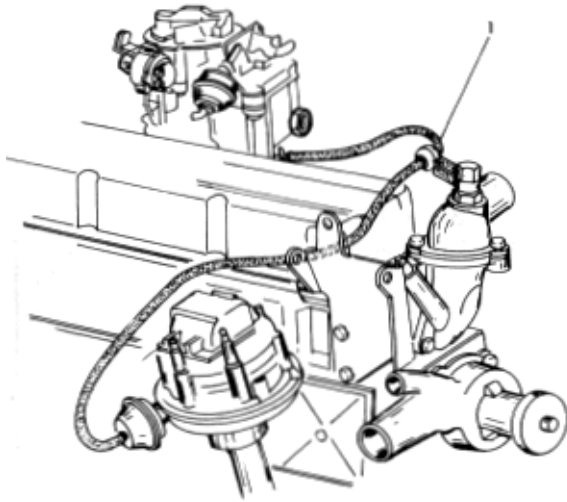

GROUP 14 - FUEL SYSTEM – 14-50

A 11		A 12	

FED. CARS ONLY