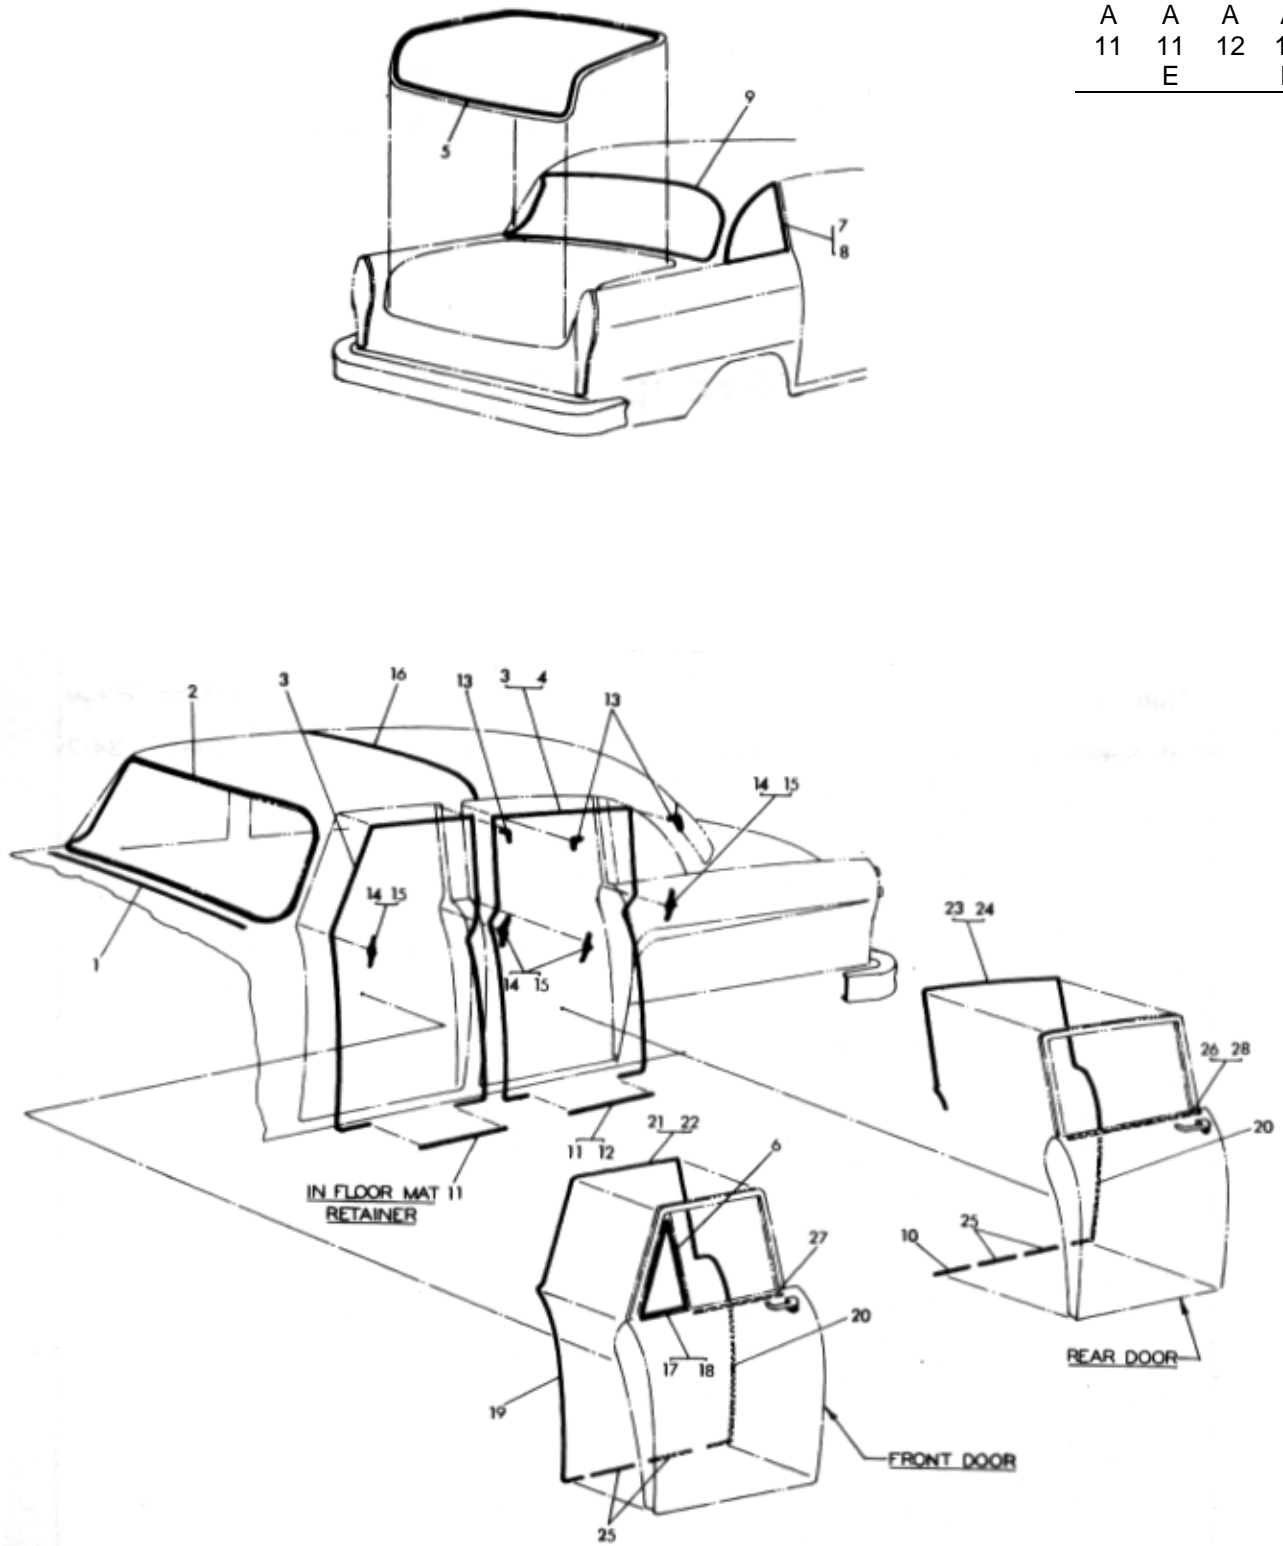

**GROUP 34 - WEATHERSEALS 34-1**

**Group 34**  
**WEATHERSEALS**

Contents

Title	Section Page
Weatherseals	34-1 34-2

**GROUP 34 - WEATHERSEALS 34-2**

A	A	A	A
11	11	12	12
	E		E

*Figure 34-1 Weatherseals*  
**Checker Motors Corp.**

## GROUP 34 - WEATHERSEALS 34-3

Item	Part Number	Description	Qty
Figure 34-1 WEATHERSEALS			
1	630472	Weatherseal - Rear Hood	1
2	646739	Weatherseal - Windshield	1
3	653147	Weatherseal Asm. 120" WB	4
	653147	Weatherseal Asm. 129" WB	2
4	653148	Weatherseal Asm. 129" WB	2
5	634644	Weatherseal 120" WB	4
	634644	Weatherseal 129" WB	2
6	642180	Weatherseal 129" WB	2
7	642688	Filler - Upper Door Opening	6
8	642691	Filler - Door Opening - LH	4
9	642692	Filler - Door Opening - RH	4
10	640459	Weatherseal (Al 1 E Only)	1
11	640091	Weatherseal - Vent Window - LH	1
12	640092	Weatherseal - Vent Window - RH	1
13	634674	Weatherseal - Lower Front	2
14	634642	Weatherseal - Lower Rear	4
15	642581	Weatherseal - Door Frame - LH	1
16	642582	Weatherseal - Door Frame - RH	1
17	642585	Weatherseal - Door Frame 120" WB	2
18	642403	Weatherseal - Door Frame 129" WB	2
19	634643	Weatherseal - Lower 120" WB	8
	634643	Weatherseal - Lower 129" WB	10
20	644240	Weatherseal - Bottom Door	2
21	651919	Weatherstrip Asm	2
22	651920	Weatherstrip Asm. 120" WB	2
23	651921	Weatherstrip Asm. 129" WB	2
24	644479	Weatherseal - Rear Window	1
25	634577	Weatherseal - Rear Quarter Window - LH	1
26	634578	Weatherseal - Rear Quarter Window - RH	1
27	640425	Weatherseal - Rear Vent Vertical	2
28	634886	Weatherseal - Deck Lid	2
	634674	Weatherseal - Inside Trunk Lip	4
	634643	Weatherseal - Inside Trunk Lip	1