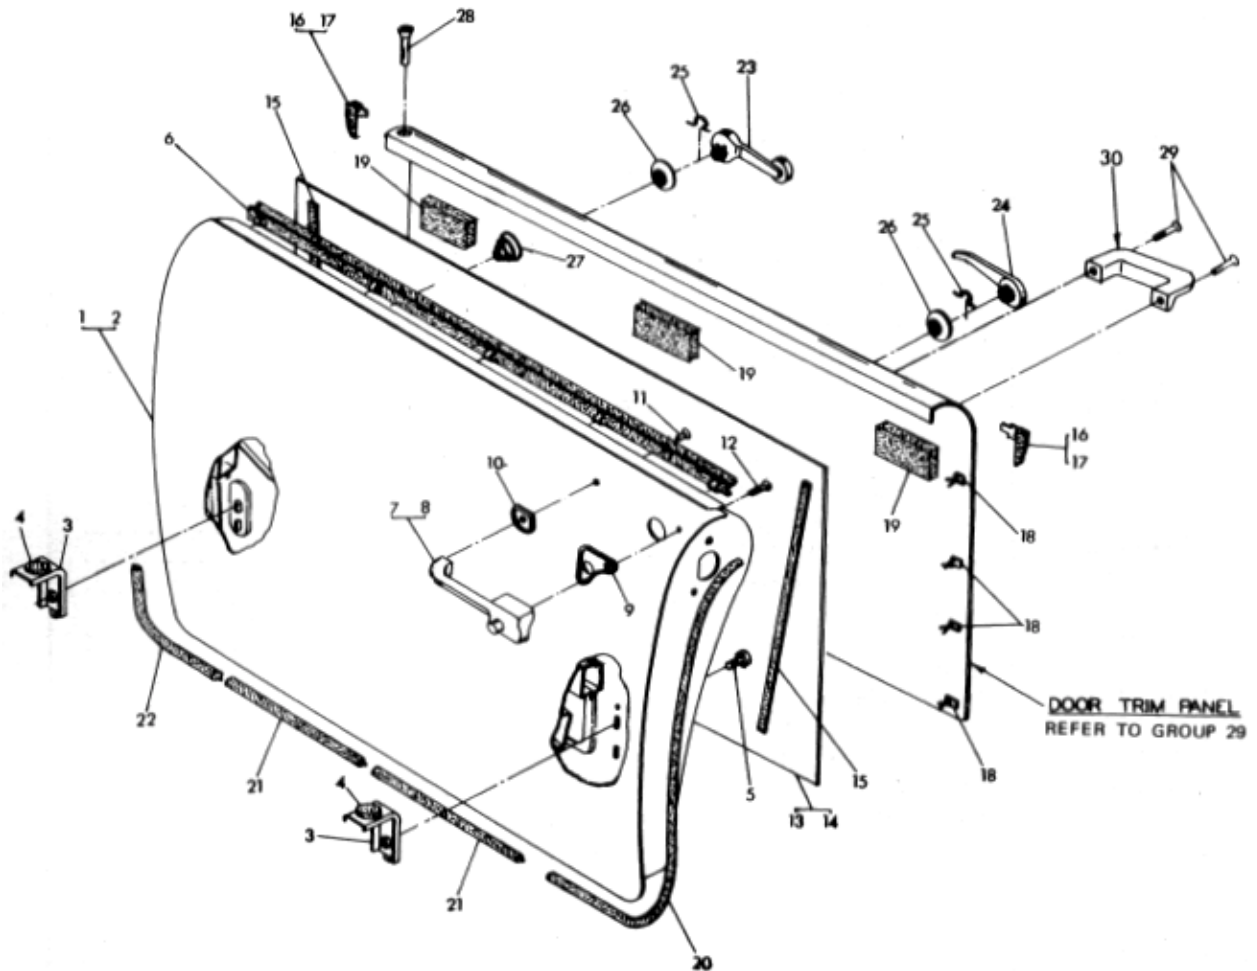

GROUP 27 - SIDE EXTERIOR - 27-14

A	A	A	A
11	11	12	12
	E		E

Figure 27-6 Door Accessory Parts - Rear

GROUP 27 - SIDE EXTERIOR - 27-15

Item	Part Number	Description	Qty
Figure 27-6			
DOOR ACCESSORY PARTS - REAR			
1	647949	Door Asm. - Rear Lower 120" WB - LH	1
2	647950	Door Asm. - Rear Lower 120" WB - RH	1
	647959	Door Asm. - Rear Lower 129" WB - LH	1
	647960	Door Asm. - Rear Lower 129" WB - RH	1
3	631325	Bracket Asm	4
4	622702	Bumper - Rubber	4
5	626449	Screw & Lockwasher (1/4-20 X 1/2)	4
6	651920	Weatherstrip Asm. - 120" WB	2
	651921	Weatherstrip Asm. - 129" WB	2
7	631369	Handle Asm. - LH	1
8	631370	Handle Asm. - RH	1
	64666	Button - Rear Door Handle	2
	64667	Spring - Rear Door Handle	2
	01431	Stem - Rear Door Handle	2
	64669	Retainer - Rear Door Handle	2
	64670	Seal - Rear Door Handle	2
9	630491	Gasket	2
10	630492	Gasket	2
11	444271	Screw & Lockwasher (#10-32 X 3/8)	2
12	455164	Screw & Lockwasher (#10-32 X 3/4)	2
13	640243	Deflector - Water LH 120" WB	1
14	640244	Deflector - Water RH 120" WB	1
	642177	Deflector - Water LH 129" WB	1
	642178	Deflector - Water RH 129" WB	1
15	ML-104	Sealer (25" Length)	4
16	640073	Filler - LH	1
17	640074	Filler - RH	1
18	626624	Clip	20
19	646954	Shim	6
20	634642	Weatherseal	2
21	634643	Weatherseal	8
22	644240	Weatherseal	2
23	653025	Handle - Window Regulator	2
24	639182	Handle - Door Latch	2
25	640130	Clip	4
26	640170	Washer	4
27	640096	Spring	2
28	640199	Knob - Locking	2
29	153797	Screw (1/4-20 X 1)	4
30	645414	Handle - Rear Door Pull	2
	643458	Wedge Asm	2
	640676	Striker - Wedge	2
	626611	Screw (#8 X 1/2 PHCR)	8