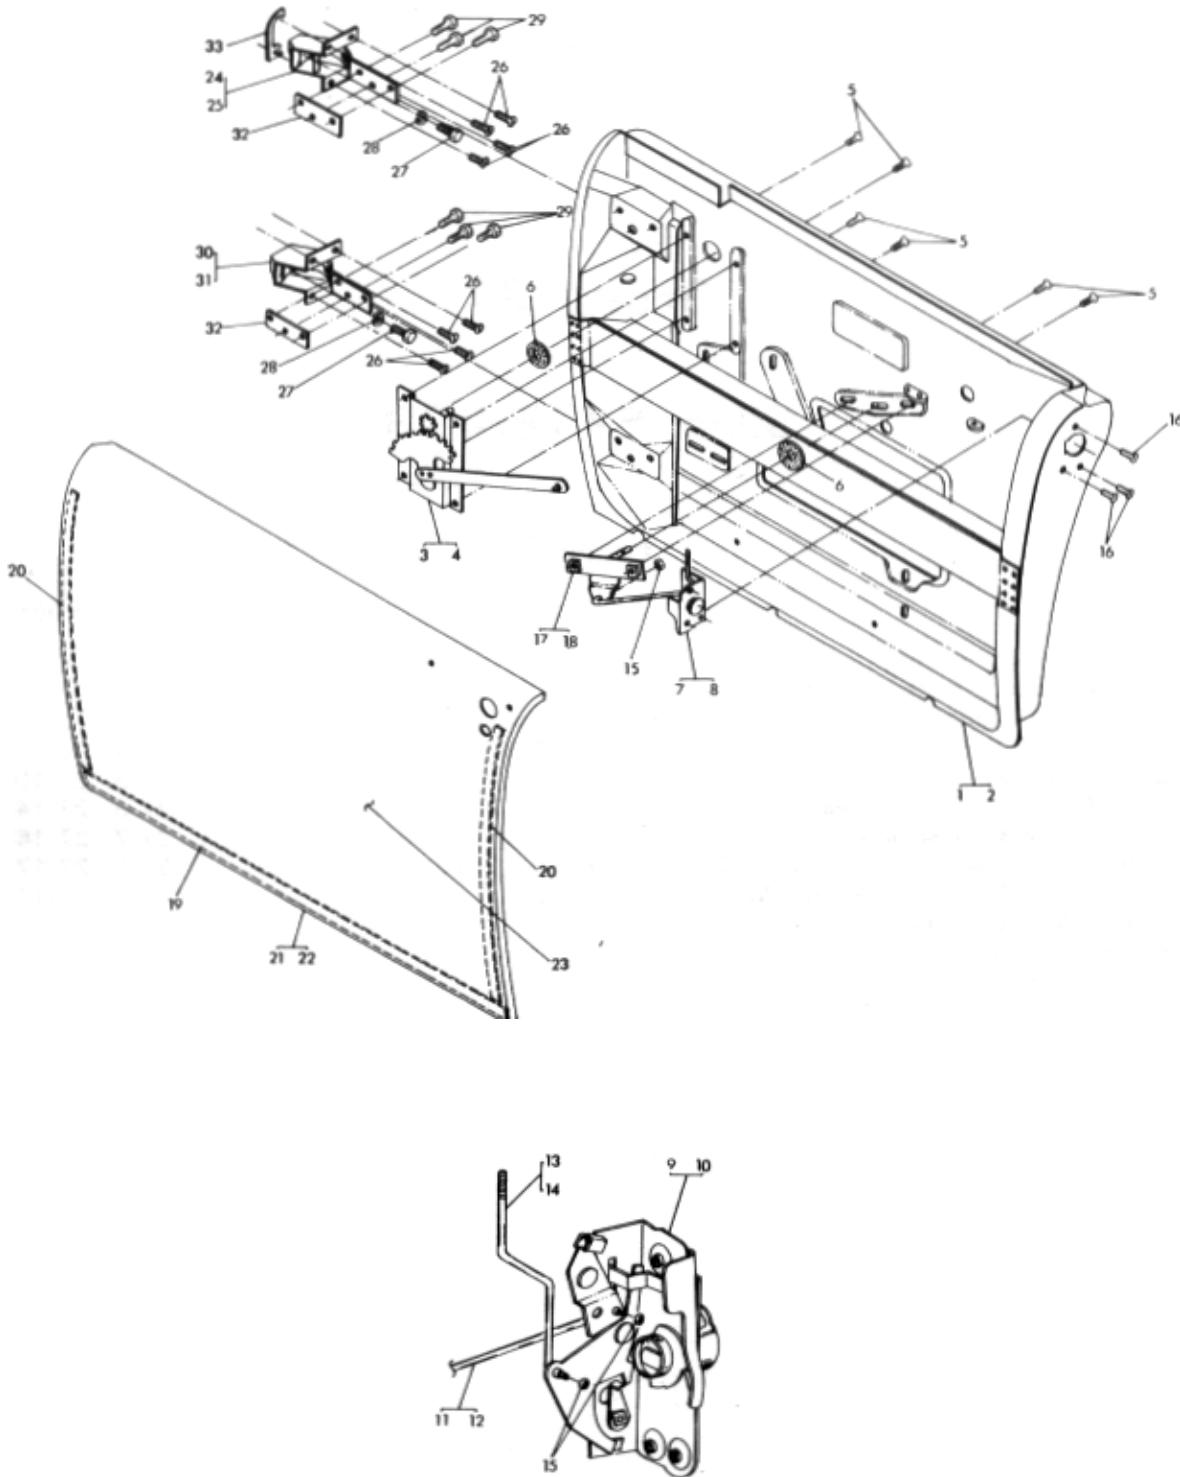

GROUP 27 - SIDE EXTERIOR - 27-2

A	A	A	A
11	11	12	12
	E		E

Figure 27-1 Door Assembly - Front

Checker Motors Corp.

GROUP 27 - SIDE EXTERIOR - 27-3

Item	Part Number	Description	Qty
		Figure 27-1	
		DOOR ASSEMBLY - FRONT	
		Note: Following 6 Parts Are Not Illustrated.	
	05751	Door Asm. - Front LH Clear Glass	1
	05753	Door Asm. - Front LH Tinted Glass	1
	05752	Door Asm. - Front RH Clear Glass	1
	05754	Door Asm. - Front RH Tinted Glass	1
		Above Doors Are Complete Except for Trim Panels, Interior Accessory Hardware & Hinges.	
	647941	Door Asm. - Front Lower LH	1
	647942	Door Asm. - Front Lower RH	1
1	647937	Panel Asm. - Inner - LH	1
2	647938	Panel Asm. - Inner - RH	1
3	639089	Regulator Asm. - Window - LH	1
4	639090	Regulator Asm. - Window - RH	1
5	187987	Screw & Lockwasher Asm. (#12-24 X 1/2 RHCR)	12
6	642809	Seal	4
7	645407	Lock & Rod Asm. - LH	1
8	645408	Lock & Rod Asm. - RH	1
9	645341	Lock Asm. - LH	1
10	645342	Lock Asm. - RH	1
	01931	Spring - Outside Door Handle Push Button	1
	01933	Spring - Inside Door Handle Push Button	1
	01946	Spring - Thin Coil	1
11	640161	Rod - Front Lock to Remote Control - LH	1
12	640162	Rod - Front Lock to Remote Control - RH	1
13	640153	Rod - Front Door Button to Lock - LH	1
14	640154	Rod - Front Door Button to Lock - RH	1
15	626485	Nut (5/32 Self Thread)	4
16	445638	Screw & Lockwasher Asm. (#12-24 X 1/2 FHCR)	6
17	639161	Control Asm. - Door Remote - LH	1
18	639162	Control Asm. - Door Remote - RH	1
19	640434	Filler - Door Bottom	2
20	640432	Filler - Door Side	4
21	644683	Panel - Outer - LH	1
22	644684	Panel - Outer - RH	1
23	MJ-126	Sound - Deadener	1
24	631345	Hinge Asm. - Upper - LH	1
25	631346	Hinge Asm. - Upper - RH	1
26	271461	Screw & Lockwasher Asm. (5/16-24 X 3/4 FHCR - HP)	16
27	181595	Bolt (5/16-24 X 3/4 Hex)	4
28	120214	LW (5/16 Med. Spring)	4
29	626805	Screw (3/8-24 X 1 Hex Ser.)	12
30	631349	Hinge Asm. - Lower - LH	1
31	631350	Hinge Asm. - Lower - RH	1
32	644584	Shim - Hinge	4
33	638189	Shim - Hinge	A/R
	639221	Striker - Door Lock - LH	1
	639222	Striker - Door Lock - RH	1
	450596	Screw & Ext. Tooth LW Asm. (1/4-28 X 3/4 PHCR) Striker to Pillar	6
	640186	Shim - Door Lock Striker	A/R
	632317	Bumper - Door Pillar	2
	161869	Screw - Bumper Mounting (#8 X 5/8 PHCR Tap.)	2