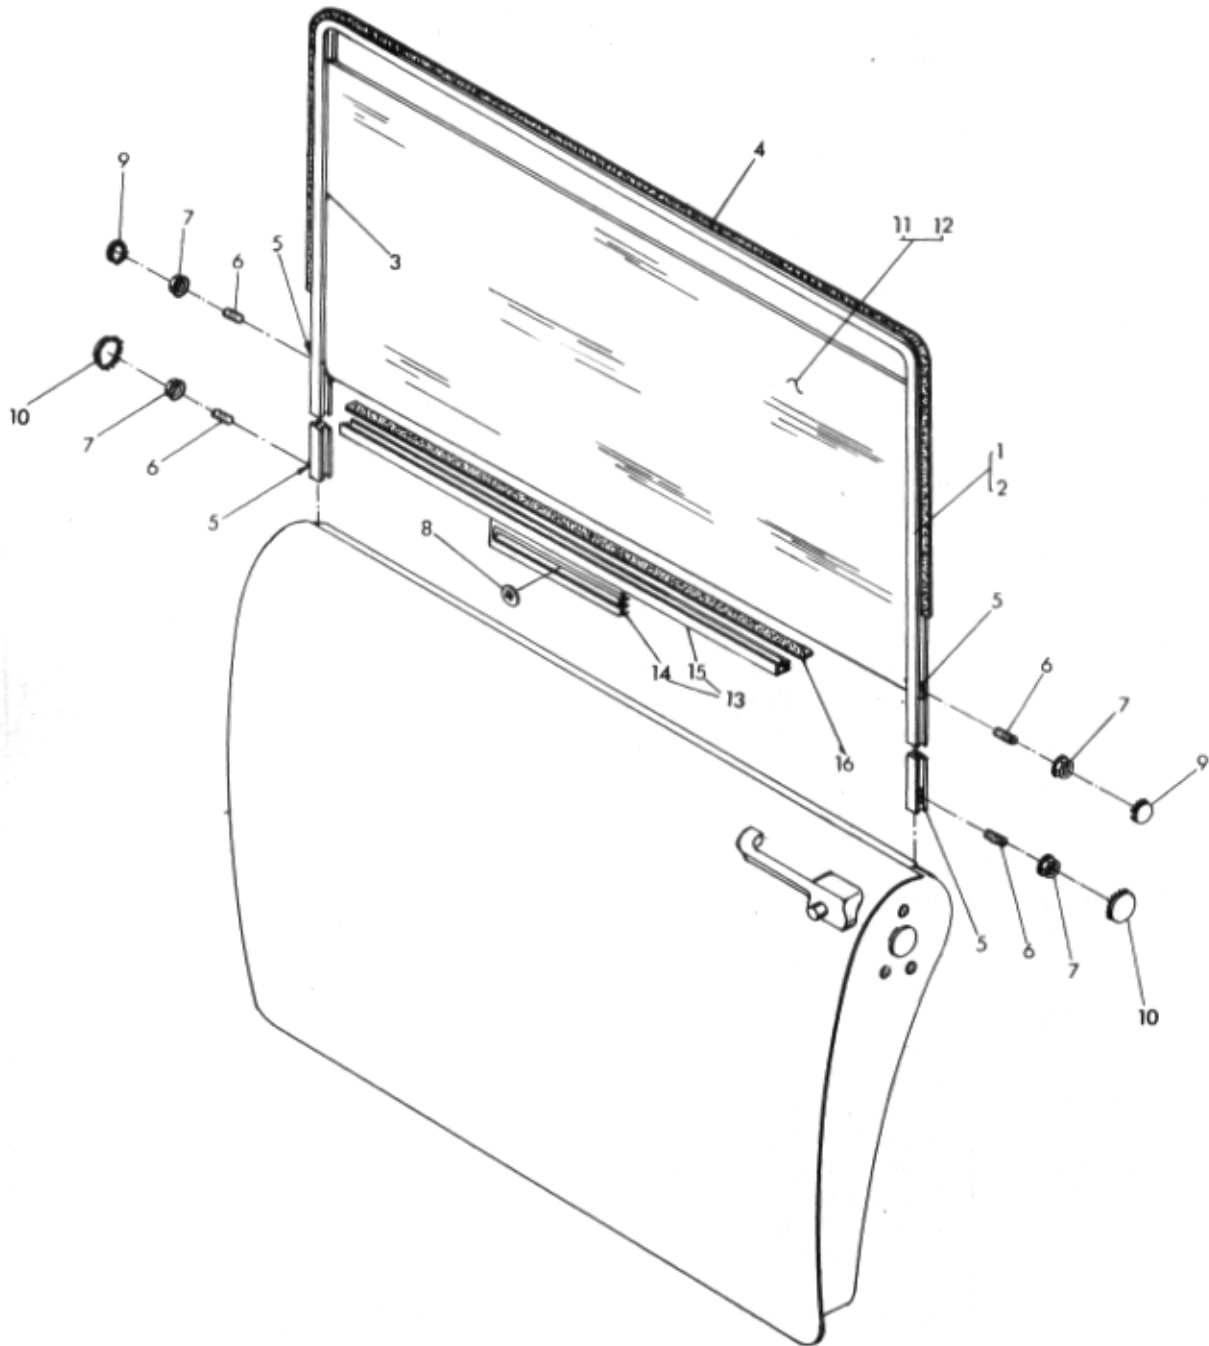

(Above Marked () Lower Door to Sill 129" WB Only)

GROUP 27 - SIDE EXTERIOR - 27-16

A	A	A	A
11	11	12	12
	E		E

Figure 27-7 Frame & Glass Assembly - Rear Door

GROUP 27 - SIDE EXTERIOR - 27-17

Item	Part Number	Description	Qty
Figure 27-7			
FRAME & GLASS ASSEMBLY - REAR DOOR			
1	651865	Frame Asm. - LH 120" WB	1
2	651866	Frame Asm. - RH 120" WB	1
	651867	Frame Asm. - LH 129" WB	1
	651868	Frame Asm. - RH 129" WB	1
3	MZ-104	Channel - Flex	AIR
4	642585	Weatherseal - 120" WB	2
	642403	Weatherseal - 129" WB	2
5	626763	Nut (1/4-20 Weld)	8
6	626630	Screw (1/4-20 X 5/8)	8
7	626631	Locknut (1/4-20)	8
8	625932	Retainer	4
9	626786	Caplug (7/8 Dia.)	4
10	626787	Caplug (1 1/4 Dia.)	4
11	653261	Glass & Chan. - LH Clear 120" WB	1
12	653262	Glass & Chan. - RH Clear 120" WB	1
	653263	Glass & Chan. - LH Tinted 120" WB	1
	653264	Glass & Chan. - RH Tinted 120" WB	1
	653265	Glass & Chan. - LH Clear 129" WB	1
	653266	Glass & Chan. - RH Clear 129" WB	1
	653267	Glass & Chan. - LH Tinted 129" WB	1
	653268	Glass & Chan. - RH Tinted 129" WB	1
	646750	Glass - Clear 120" WB	2
	646751	Glass - Tinted 120" WB	2
	646752	Glass - Clear 129" WB	2
	646753	Glass - Tinted 129" WB	2
13	653214	Channel Asm	2
14	646974	Retainer	2
15	646973	Channel	1
16	646974	Glazing	2
Section 27-8			
ANTI-RATTLE - REAR DOOR WINDOW. 129" WB ONLY			
	645201	Bracket & Roller Asm	4
	163158	Screw (#8 X 3/8 PHCR)	4
Section 27-9			
KICK PLATE - REAR DOOR, A11E ONLY			
	646018	Plate - Kick	2
	626456	Screw & Washer Asm. (#8 X 3/4 OHCR)	32