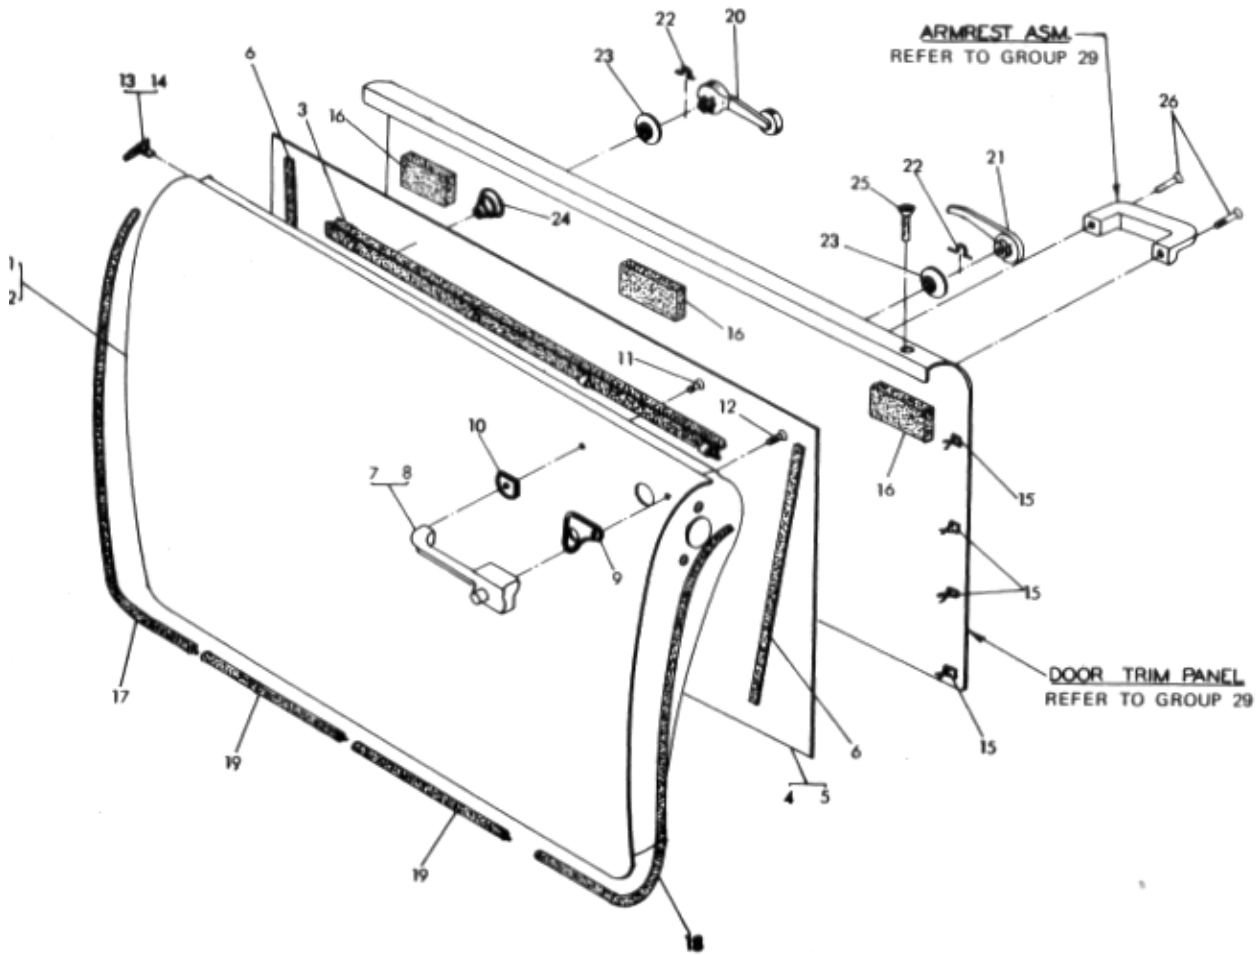

GROUP 27 - SIDE EXTERIOR - 27-4

A	A	A	A
11	11	12	12
	E		E

Figure 27-2 Door Accessory Parts - Front

GROUP 27 - SIDE EXTERIOR - 27-5

Item	Part Number	Description	Qty
Figure 27-2			
DOOR ACCESSORY PARTS - FRONT			
1	647941	Door Assembly - Front - LH	1
2	647942	Door Assembly - Front - RH	1
3	651919	Weatherstrip Asm	2
4	640197	Deflector - LH	1
5	640198	Deflector - RH	1
6	ML-104	Sealer	1
7	631369	Handle Asm. - LH	1
8	631370	Handle Asm. - RH	1
	64666	Button - Handle	2
	64667	Spring - Handle	2
	01431	Stem - Handle	2
	64669	Retainer - Handle Button	2
	64670	Seal - Lock Handle	2
9	630491	Gasket - Door Handle Rear	2
10	630492	Gasket - Door Handle Front	2
11	444271	Screw & Lockwasher Asm. (#10-32 X 3/8)	2
12	455164	Screw & Lockwasher Asm. (#10-32 X 3/4)	2
13	640073	Filler - Door - LH	1
14	640074	Filler - Door - RH	1
15	626624	Trim Clip	22
16	646954	Shim - Door Trim Panel	6
17	634674	Weatherseal - Lower Front	2
18	634642	Weatherseal - Lower Rear	2
19	634643	Weatherseal - Bottom	4
20	653025	Handle Asm. - Window Reg	2
21	639182	Handle Asm. - Door Opener	2
22	640130	Clip - Handle Retaining	4
23	640170	Washer - Inside Door Handle	4
24	640096	Spring - Tension	2
25	640199	Knob - Locking	2
26	153797	Screw (1/4-20 X 1)	