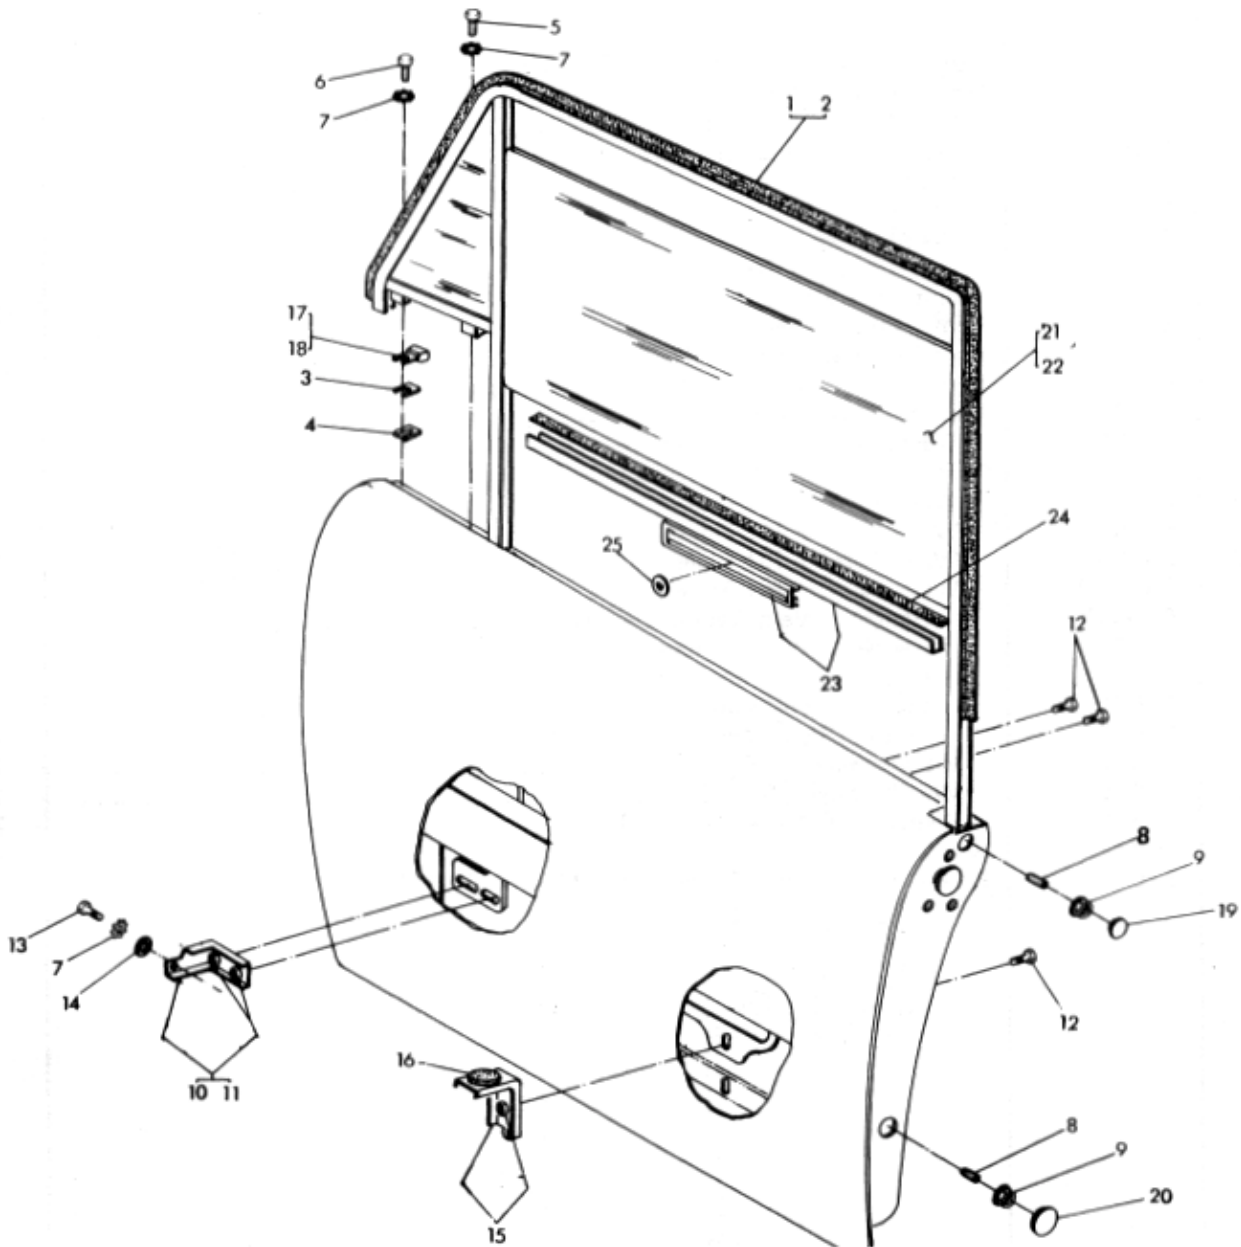

GROUP 27 - SIDE EXTERIOR - 27-8

A	A	A	A
11	11	12	12
	E		E

Figure 27-4 Front Door Window Assembly. Glass. Frame and Related Parts

GROUP 27 - SIDE EXTERIOR - 27-9

Item	Part Number	Description	Qty
Figure 27-4			
FRONT DOOR WINDOW ASSEMBLY, GLASS, FRAME AND RELATED PARTS			
1	651887	Frame & Vent Window Asm. - LH Clear	1
	651975	Frame & Vent Window Asm. - LH Tinted	1
2	651888	Frame & Vent Window Asm. - RH Clear	1
	651976	Frame & Vent Window Asm. - RH Tinted	1
3	630755	Shim	8
4	636340	Spacer (3/16 Thick)	4
5	120706	Bolt (1/4-20 X 1/2 Hex)	2
6	121887	Bolt (1/4-20 X 3/4 Hex)	2
7	174916	LW (1/4 Int. Ext. Tooth)	6
8	626630	Screw (1/4-20 X 5/8 Set)	4
9	626631	Lock Nut (1/4-20)	4
10	631359	Bracket Asm. - LH	1
11	631360	Bracket Asm. - RH	1
12	626449	Screw & Lockwasher Asm. (1/4-20 X 1/2)	6
13	121887	Bolt (1/4-20 X 3/4)	2
14	626322	Washer (5/16 ID X 7/8 OD)	2
15	631325	Bracket Asm	2
16	622702	Bumper - Rubber	2
17	641277	Filler - LH	1
18	641278	Filler - RH	1
19	626786	Caplug (7/8 Dia.)	2
20	626787	Caplug (1 1/4 Dia.)	2
	653259	Glass & Channel Asm. - Clear	2
	653260	Glass & Channel Asm. - Tinted	2
21	646748	Glass - Clear	2
22	646749	Glass - Tinted	2
23	653214	Channel Asm	2
24	646974	Glazing	2
25	625932	Retainer	2